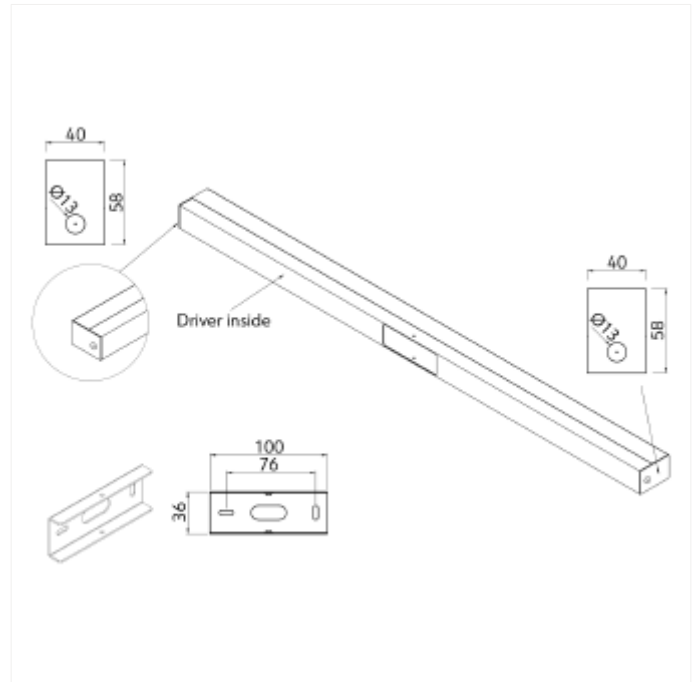

PRODUCT FAMILY SHEET

Paris Wall

Paris Wall

VERSIONS

Art.No	Effect [W]	Cold Lumen [lm]	Lumen Output [lm]	CCT [K]	Beam Angle [°]	Lens Difuser	CRI [>]	Color	Light Control	Connection
--------	------------	-----------------	-------------------	---------	----------------	--------------	---------	-------	---------------	------------