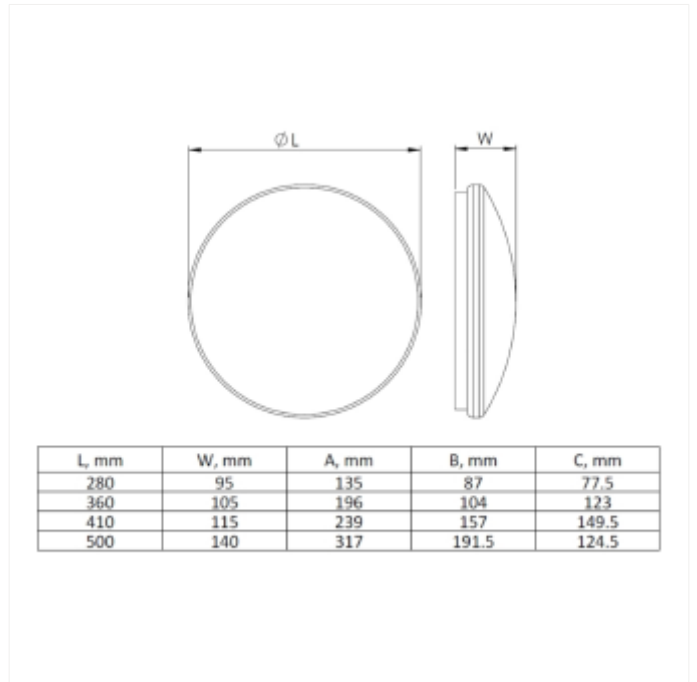

# Pavo P

Surface mounted LED plafond with direct light distribution. Opal PMMA diffuser and steel housing. UGR index: =22. IP44. IK02. Options: microwave (master) sensor, Master-Slave by RF (wireless), emergency function and more.