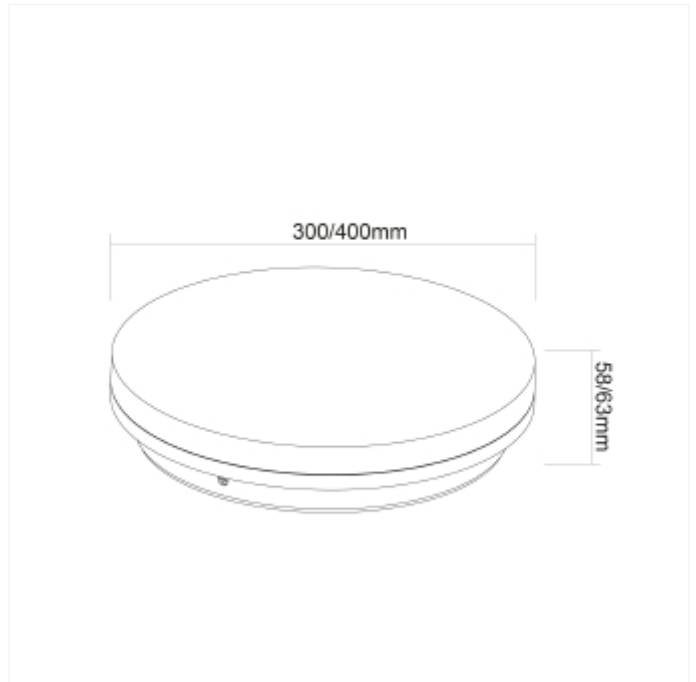

# Pollux

Pollux is a surface mounted ceiling light that adopts high lumen SMD LED, fire-rated PC diffuser with even light output. IP54 waterproof structural design, it s an ideal replacement for wet locations. Comes with a switch option between 3000K (default), 4000K and 5700K. QuickConnect for easy installation. All data is based on 4000K.