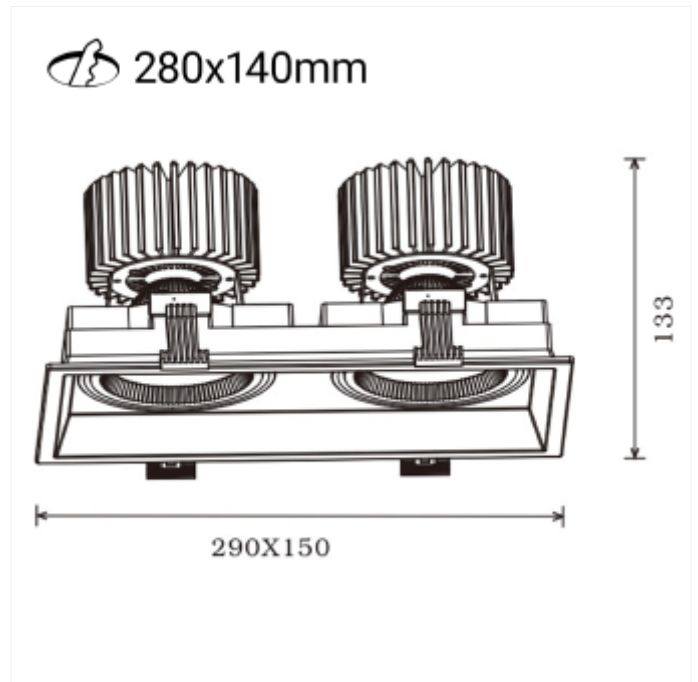

PRODUCT FAMILY SHEET

Quadro Double

Quadro Double

Quadro, a new downlight available in a single and a double version. The Quadro combines the design details from track mounted spotlights with those of downlights. This will make a very nice design element in premises where one needs both track mounted and recessed fixtures.

VERSIONS

Art.No	Effect [W]	Cold Lumen [lm]	Lumen Output [lm]	CCT [K]	Beam Angle [°]	Lens Difuser	CRI [>]	Color	Light Control	Connection
--------	------------	-----------------	-------------------	---------	----------------	--------------	---------	-------	---------------	------------