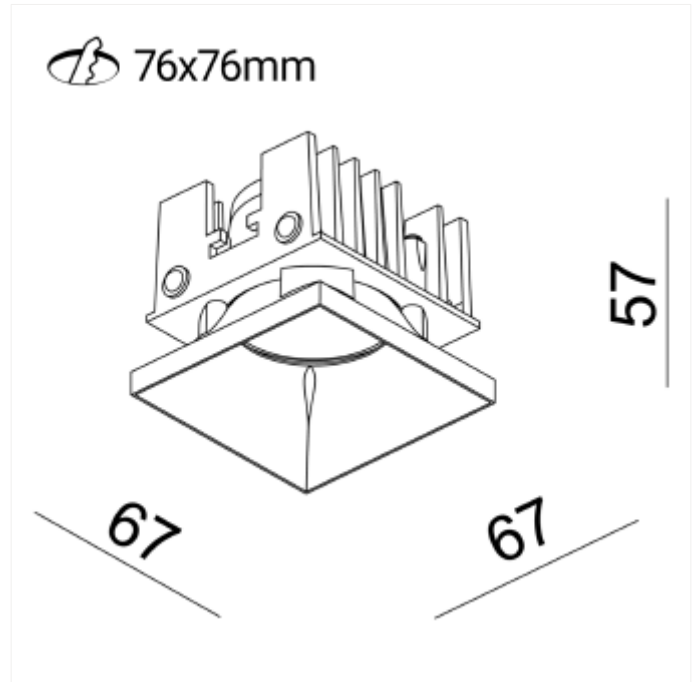

## Rise L

Square downlight suitable for most rooms. Single and double installation kit are not included.  
Gold front ring can be bought separately.