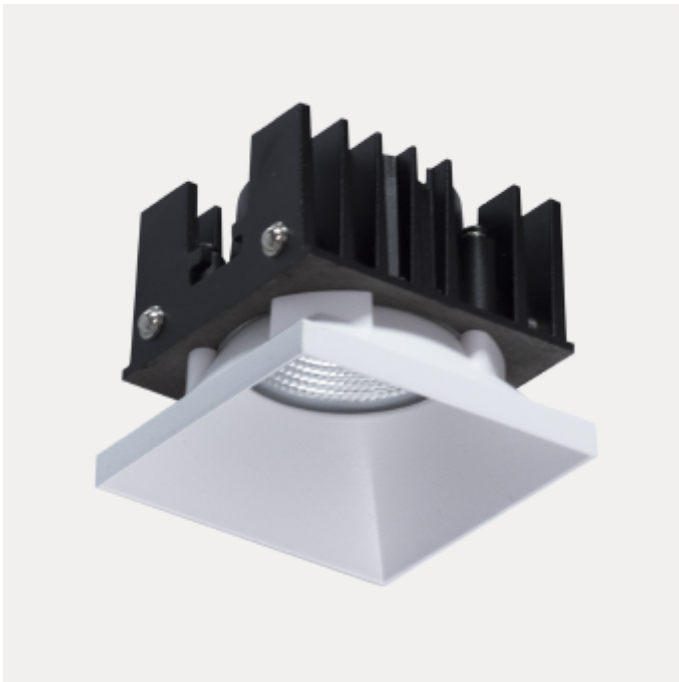

## PRODUCT FAMILY SHEET

Rise L

*Lighting Solutions*

## Rise L

Square downlight suitable for most rooms. Single and double installation kit are not included.  
Gold front ring can be bought separately.