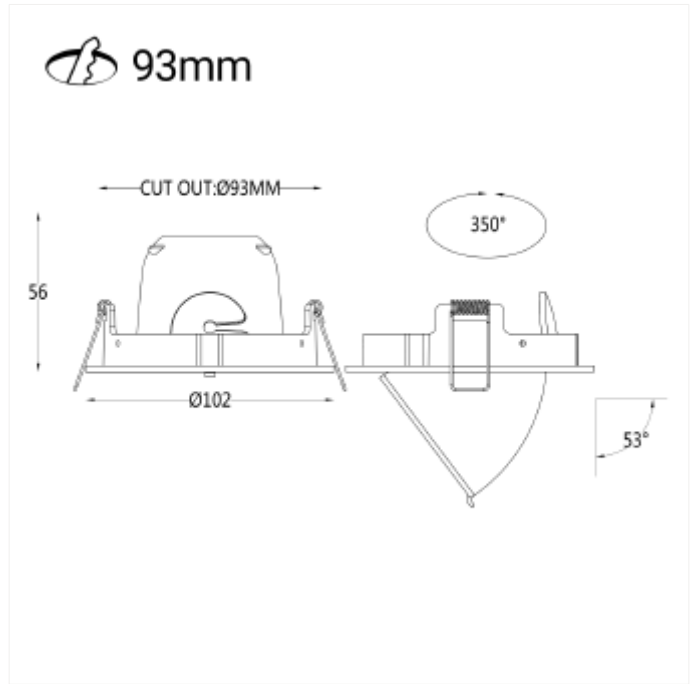

PRODUCT FAMILY SHEET

Sargas Rotatable

Sargas Rotatable

Sargas is an indoor downlight that can be tilted 53° and rotated 350° so you can point the light where you need it. This makes the downlight suitable for pitched roof, but also for flat ceilings to light up a wall, paintings or details you want to highlight. Comes with phase-cut driver with QuickConnect for easy installation. Cut-out Ø93mm.

VERSIONS

Art.No	Effect [W]	Cold Lumen [lm]	Lumen Output [lm]	CCT [K]	Beam Angle [°]	Lens Difuser	CRI [>]	Color	Light Control	Connection
--------	------------	-----------------	-------------------	---------	----------------	--------------	---------	-------	---------------	------------