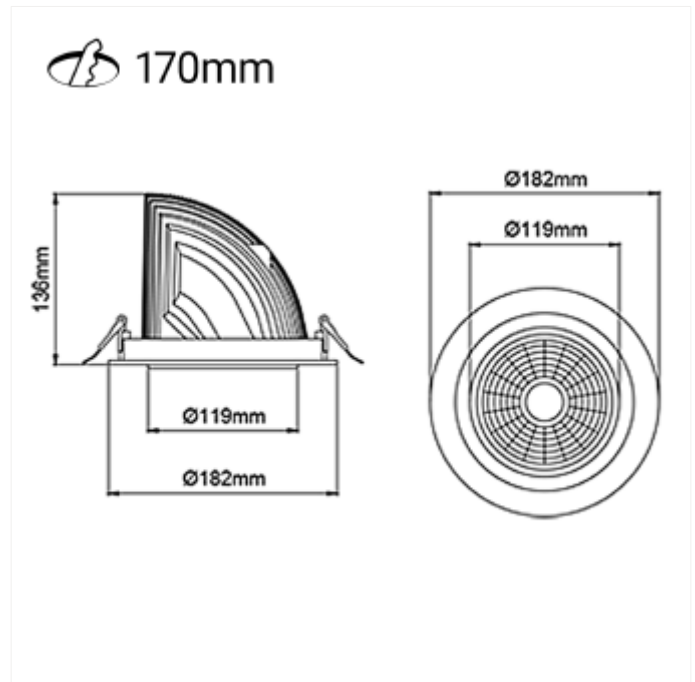

PRODUCT FAMILY SHEET

Seta

Lighting Solutions

Seta

Seta is the clear choice when one wants recessed spot lighting. This favorite can be found in stores throughout the Nordic region. Thanks to large adjustment possibilities Seta is without doubt one of the best in its class. Seta has 18i3 connector and can be supplied with a variety of connector options. The luminaire is available in three different colors.

VERSIONS

Art.No	Effect [W]	Cold Lumen [lm]	Lumen Output [lm]	CCT [K]	Beam Angle [°]	Lens Difuser	CRI [>]	Color	Light Control	Connection
--------	------------	-----------------	-------------------	---------	----------------	--------------	---------	-------	---------------	------------