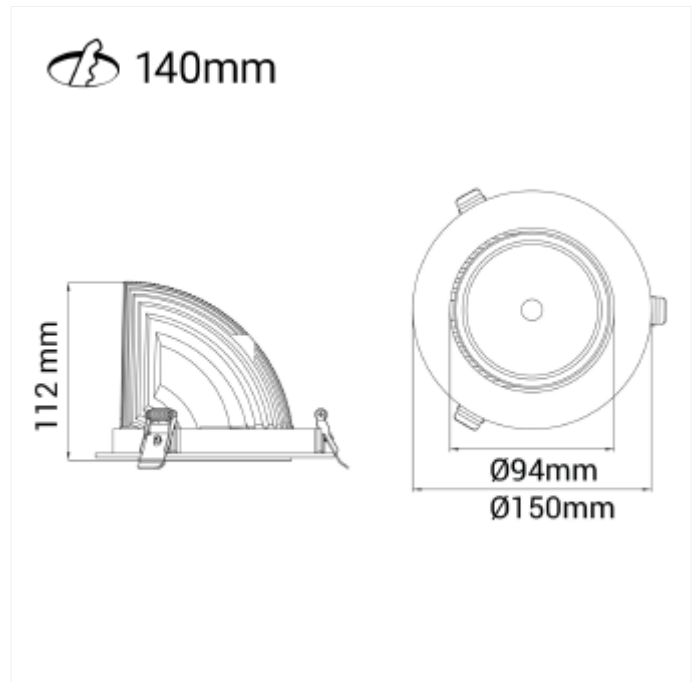

PRODUCT FAMILY SHEET

Seta Mini

Lighting Solutions

Seta Mini

Seta Mini is a small and very flexible LED downlight offering great number of adjustment possibilities. The Seta Mini is supplied with a cable connector type 18i3- and can be delivered with a variety of connector options. The downlight is available in three different colors and with a wide range of reflectors. Rotatable 350° and tiltable 70°.

VERSIONS

Art.No	Effect [W]	Cold Lumen [lm]	Lumen Output [lm]	CCT [K]	Beam Angle [°]	Lens Difuser	CRI [>]	Color	Light Control	Connection
--------	------------	-----------------	-------------------	---------	----------------	--------------	---------	-------	---------------	------------