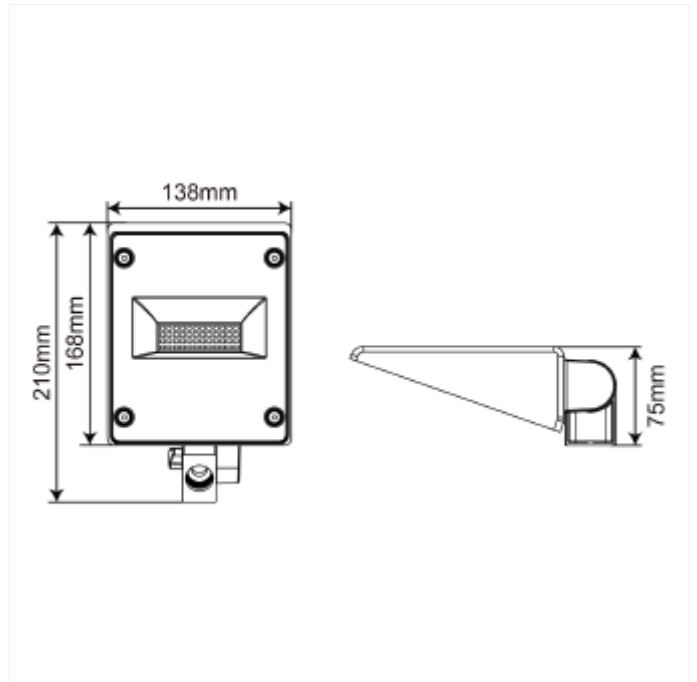

PRODUCT FAMILY SHEET

Sign Today Mini

Sign Today Mini

Sign Today Mini comes with a 105x90° beam angle. The luminaire is manufactured in die cast aluminum. Sign Today has built-in LED driver and comes with 1m cable.

50cm stick or wall bracket must be ordered separately. See accessories for options.

VERSIONS

Art.No	Effect [W]	Cold Lumen [lm]	Lumen Output [lm]	CCT [K]	Beam Angle [°]	Lens Difuser	CRI [>]	Color	Light Control	Connection
--------	------------	-----------------	-------------------	---------	----------------	--------------	---------	-------	---------------	------------