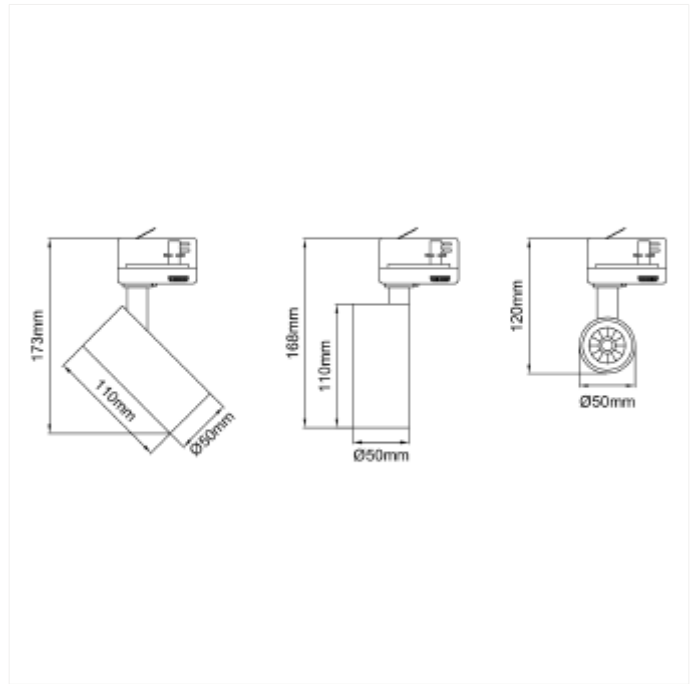

PRODUCT FAMILY SHEET

Silindir 50 Short

Silindir 50 Short

VERSIONS

Art.No	Effect [W]	Cold Lumen [lm]	Lumen Output [lm]	CCT [K]	Beam Angle [°]	Lens Difuser	CRI [>]	Color	Light Control	Connection
--------	------------	-----------------	-------------------	---------	----------------	--------------	---------	-------	---------------	------------