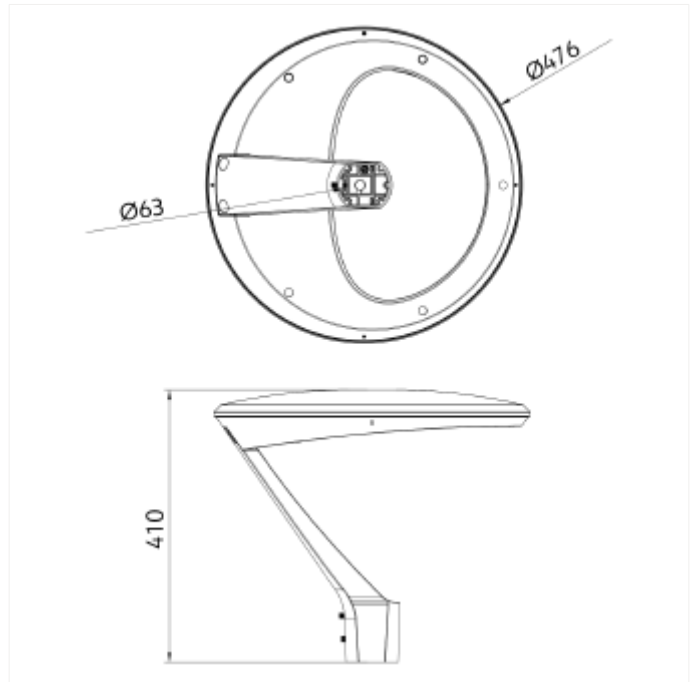

PRODUCT FAMILY SHEET

Theros Lite

Theros Lite

Modern and highly efficient post top luminaire for park and pathway. Theros Lite are IP66 and IK08 and available in 3000K or 4000K. Delivered with 5m cable, for Ø60mm mast.

VERSIONS

Art.No	Effect [W]	Cold Lumen [lm]	Lumen Output [lm]	CCT [K]	Beam Angle [°]	Lens Difuser	CRI [>]	Color	Light Control	Connection
--------	------------	-----------------	-------------------	---------	----------------	--------------	---------	-------	---------------	------------