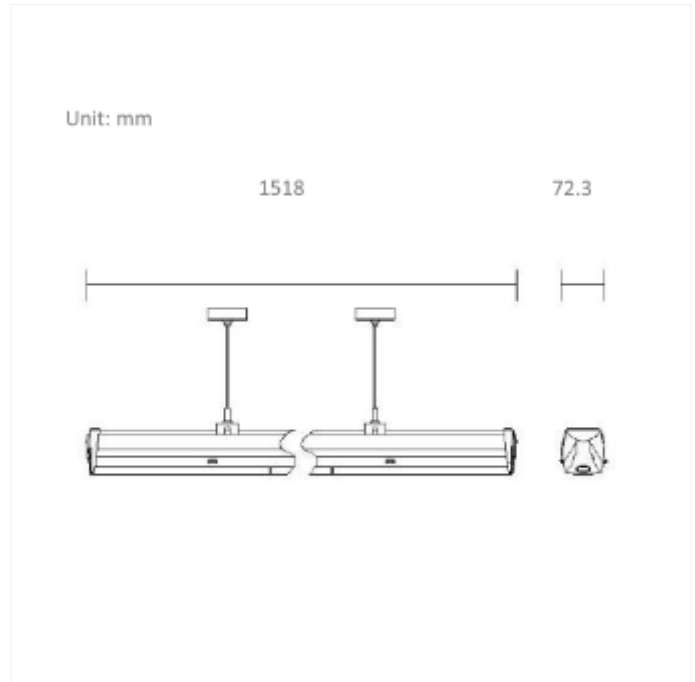

PRODUCT FAMILY SHEET

Trunk

Lighting Solutions

Trunk

Trunk is a premium quality and highly advanced linear pendant light system offering continuous light distribution. We offer a variety of accessories securing easy installation and various layouts ensuring a natural like lighting to any area. The Trunk light fixtures are manufactured in ultra-thin steel plates securing a long-life product. The Trunk fixtures are delivered with all needed installation details in one box and no tools are needed for the installation. Please see technical table below for detailed information. Batteries for emergency: 1 year warranty

VERSIONS

Art.No	Effect [W]	Cold Lumen [lm]	Lumen Output [lm]	CCT [K]	Beam Angle [°]	Lens Difuser	CRI [>]	Color	Light Control	Connection
--------	------------	-----------------	-------------------	---------	----------------	--------------	---------	-------	---------------	------------