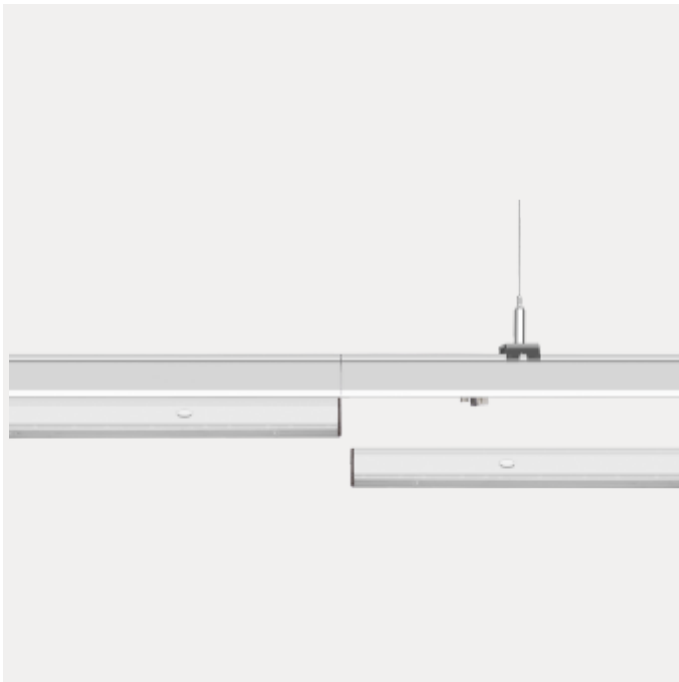

PRODUCT FAMILY SHEET

Trunk

Lighting Solutions

Trunk

Trunk is a premium quality and highly advanced linear pendant light system offering continuous light distribution. We offer a variety of accessories securing easy installation and various layouts ensuring a natural like lighting to any area. The Trunk light fixtures are manufactured in ultra-thin steel plates securing a long-life product. The Trunk fixtures are delivered with all needed installation details in one box and no tools are needed for the installation. Please see technical table below for detailed information. Batteries for emergency: 1 year warranty