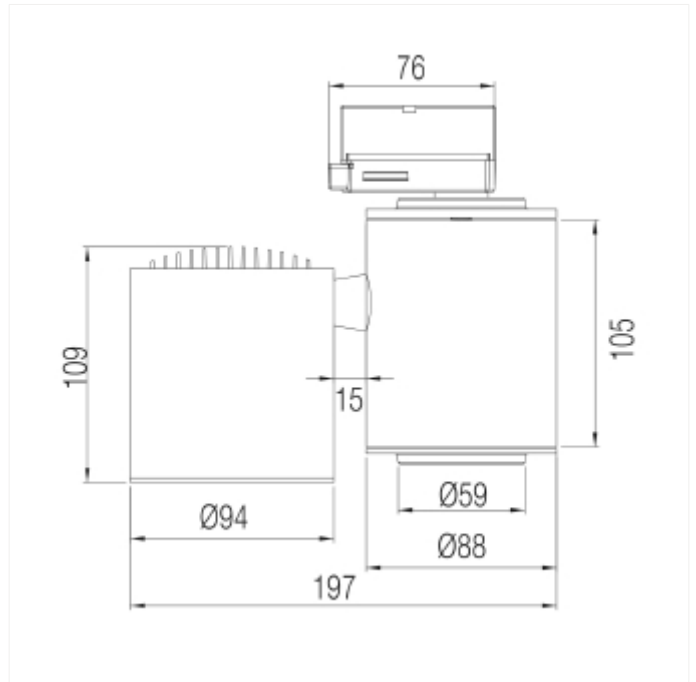

PRODUCT FAMILY SHEET

Tube

Lighting Solutions

Tube

The Tube with its very modern design has rapidly become a favorite amongst designers. This model has a high efficiency reflector producing a lot of light at a very modest level of power consumption. The Tube is very flexible and offers great possibilities for true designers light in stores.

VERSIONS

Art.No	Effect [W]	Cold Lumen [lm]	Lumen Output [lm]	CCT [K]	Beam Angle [°]	Lens Difuser	CRI [>]	Color	Light Control	Connection