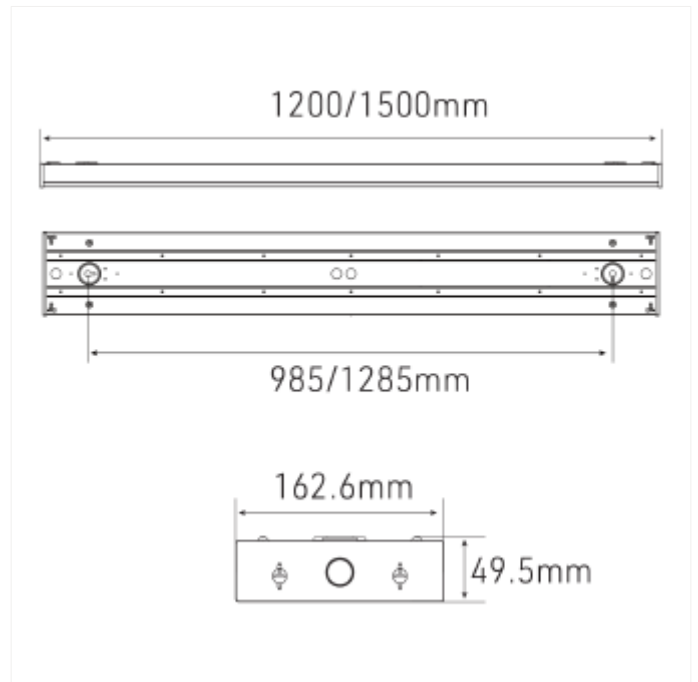

PRODUCT FAMILY SHEET

Uniplus Interior

Uniplus Interior

Uniplus is a surface mounted luminaire with the latest technology and optics to ensure a high luminous efficiency and low glare. -Low glare UGR19
-Up to 150lm/W -Easy and fast installation. -Suspended installation (accessory)