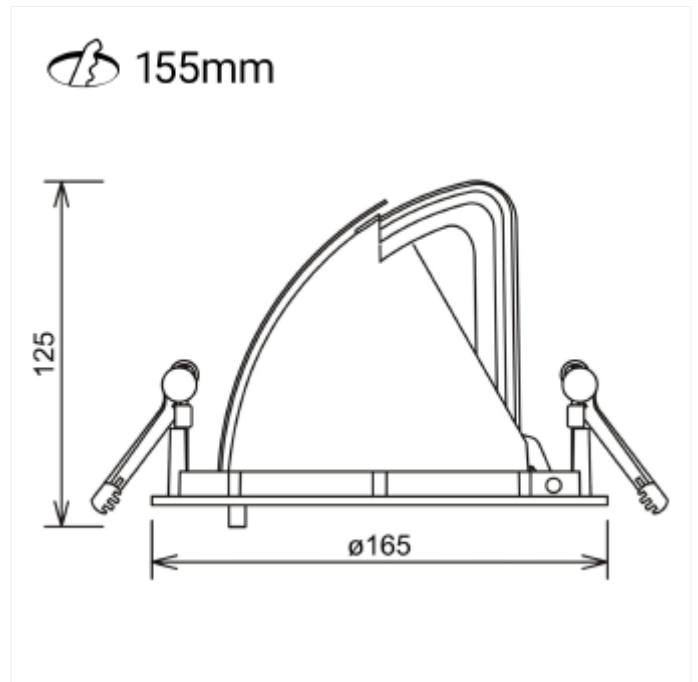

PRODUCT FAMILY SHEET

Zeta Mini

Lighting Solutions

Zeta Mini

Zeta Mini is a small flexible LED downlight replacing the well-known Zebra mini, offering the same great quality and adjustment possibilities. The Zeta mini is supplied with 18i3 cable connector and can be delivered with a variety of connection options. The down light is available in three different colors.