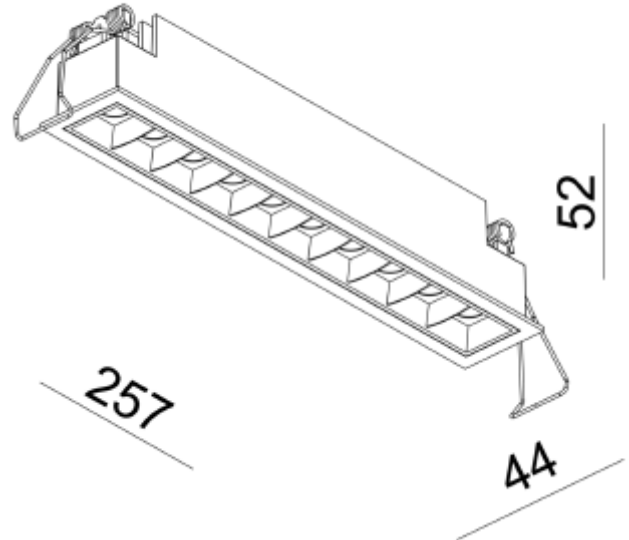

FDV SPEC SHEET

Cold 10

Art. no: 1111-30-2

Lighting Solutions

250x36mm

Cold 10

Art. no: 1111-30-2

LIGHT TECHNICAL

Lightsource Type:	LED (built in)
Lumen Output:	2150
Lumen LED (tc=25):	2200
Beam Angle:	30°
CCT (Color Temperature):	3000
CRI / Ra:	90
Color Code:	930
Lens (Diffuser):	None

MOUNTING / CONNECTION

Connection:	Depending on driver
Cut-out [mm]:	250x36
Mounting:	Recessed, Ceiling

Lighting Solutions

PRODUCT

To be recessed in insulation:	No
Ingress Protection:	IP20
Lifetime [h]:	L80B10: 100 000
Color:	Black
Length [mm]:	257
Height [mm]:	52
Width [mm]:	44
Weight [kg]:	0,7
Housing Material :	Aluminium
Material 2:	Mechanical installed part(Steel