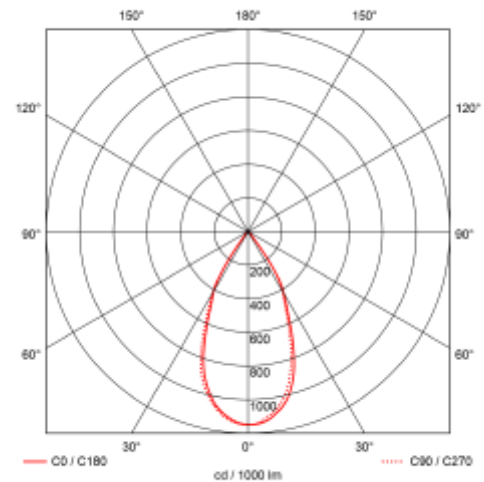

# Kappa Rise

SPECIFICATIONS	
System Power [W]:	8,9W
CCT (Color Temperature):	2700K
CRI / Ra:	90
Lumen Output:	956lm
Lumen LED (tc=25):	975lm
Beam Angle:	48°
Lens (Diffuser):	Clear
Dimming:	Phase-Cut
System Voltage [V]:	230V 50Hz
Connection:	Terminal
Mounting:	Surface, Ceiling
Lifetime [h]:	L80B10: 50.000h
Lumen/W:	107lm/W
MacAdam (SDCM):	3
Color:	White
Length [mm]:	85mm
Height [mm]:	93mm
Width [mm]:	85mm
To be recessed in insulation:	Not applicable