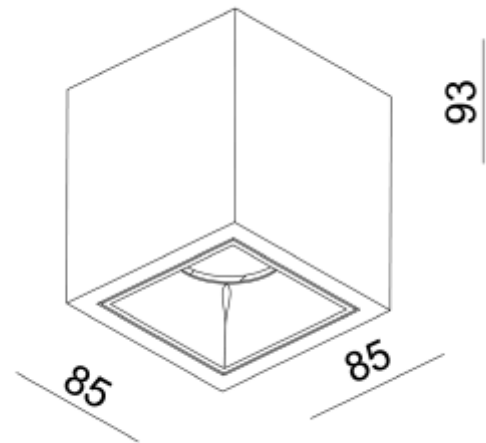

## PRODUCT SHEET

Kappa Rise  
Art. no: 3510-48-3

Lighting Solutions

# Kappa Rise

SPECIFICATIONS	
System Power [W]:	8,9W
CCT (Color Temperature):	2700K
CRI / Ra:	90
Lumen Output:	956lm
Lumen LED (tc=25):	975lm
Beam Angle:	48°
Lens (Diffuser):	Clear
Dimming:	Phase-Cut
System Voltage [V]:	230V 50Hz
Connection:	Terminal
Mounting:	Surface, Ceiling
Lifetime [h]:	L80B10: 50.000h
Lumen/W:	107lm/W
MacAdam (SDCM):	3
Color:	White
Length [mm]:	85mm
Height [mm]:	93mm
Width [mm]:	85mm
To be recessed in insulation:	Not applicable