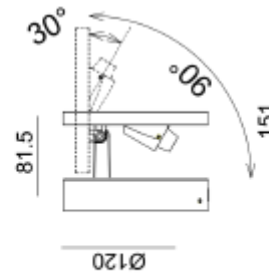

FDV SPEC SHEET

Algedi

Art. no: 3542-26

Lighting Solutions

Algedi

Art. no: 3542-26

LIGHT TECHNICAL

Lightsource Type:	LED (built in)
Lumen Output:	331
Lumen LED (tc=25):	400
CCT (Color Temperature):	2700
CRI / Ra:	90
Color Code:	927
Lens (Diffuser):	Clear

MOUNTING / CONNECTION

Connection:	Terminal
Mounting:	Surface, Wall

PRODUCT

Ingress Protection:	IP40
Color:	Black/Gold
Height [mm]:	81,5
Width [mm]:	120

ELECTRICAL DATA

Dimming:	None
System Power [W]:	6,5
System Voltage [V]:	230V 50Hz
Protection Class:	1
Socket / Cap-Base:	N/A
Current Output [mA]:	700