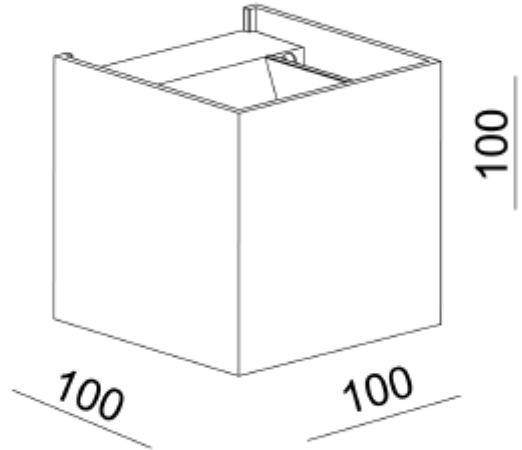

FDV SPEC SHEET

Duhr Square
Art. no: 3546-26

Lighting Solutions

Duhr Square

Art. no: 3546-26

LIGHT TECHNICAL

Lightsource Type:	LED (built in)
Lumen LED (tc=25):	2x400
CCT (Color Temperature):	2700
CRI / Ra:	90
Color Code:	927
Lens (Diffuser):	None

MOUNTING / CONNECTION

Connection:	Terminal
Mounting:	Surface, Wall

PRODUCT

Ingress Protection:	IP54
Lifetime [h]:	L80B10: 50.000
Color:	Black/Gold
Length [mm]:	100
Height [mm]:	100
Width [mm]:	100
Weight [kg]:	0,9