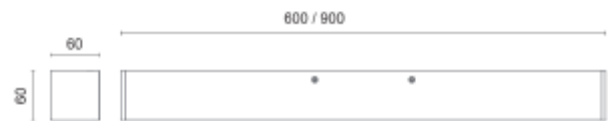

# Poseidon 3

SPECIFICATIONS	
Lightsource Type:	LED (replaceable)
System Power [W]:	27W
Preset Power [W]:	27W
CCT (Color Temperature):	3000-4000K
Preset CCT (Color Temperature):	3000K
CRI / Ra:	90
Lumen Output:	2691lm
Lumen LED (tc=25):	2800lm
Beam Angle:	142°
Lens (Diffuser):	PC Opal
Dimming:	DALI
Flickerfree:	Yes
System Voltage [V]:	230V 50Hz
Connection:	Terminal
Mounting:	Surface
Lifetime [h]:	L80B10: 100 000h
Lumen/W:	98lm/W
MacAdam (SDCM):	3
Color:	White
Length [mm]:	900mm
Height [mm]:	60mm
Width [mm]:	60mm
Weight [kg]:	1,628kg
Emergency light [h]:	No Emergency light