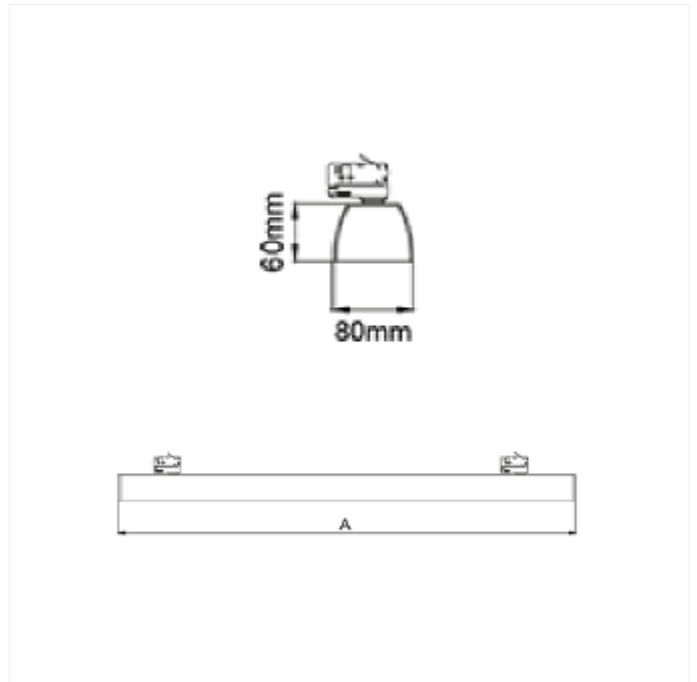

PRODUCT FAMILY SHEET

Linea Extrude

Linea Extrude

Linea is a luminaire for indoor use and is designed to be mounted in a wide range of installations. With its slim design and high light output this is a very interesting luminaire that is used in a wide range of retail and commercial installations, demanding a visually good design. The track mounted version is very easy to move around in the premises. Linea Extrude is available in three different colors.

VERSIONS

Art.No	Effect [W]	Cold Lumen [lm]	Lumen Output [lm]	CCT [K]	Beam Angle [°]	Lens Difuser	CRI [>]	Color	Light Control	Connection
19037-01-2	38	4372	3974	4000	90	Opal	80	Black	None	Track 3-Circuit