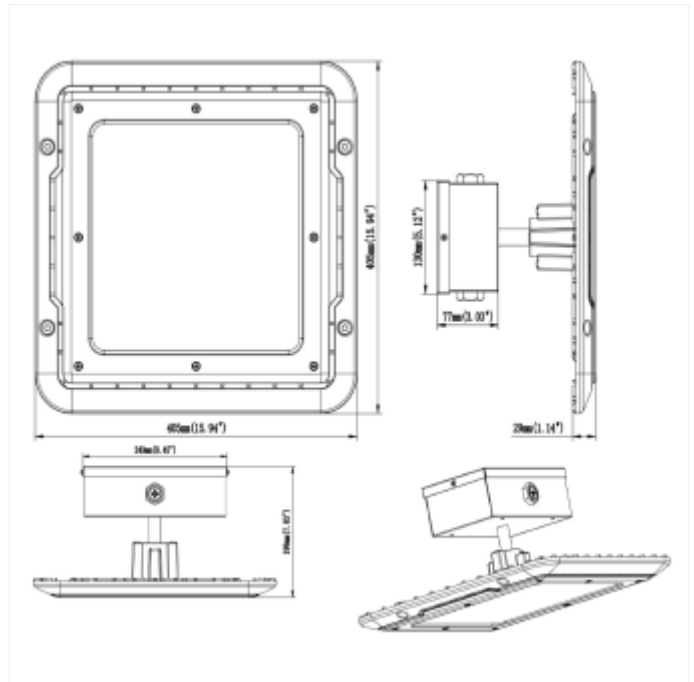

PRODUCT FAMILY SHEET

Petrol

Lighting Solutions

Petrol

Petrol is a high luminous efficacy luminaire ideal for gas station as a retrofit or new installation. Delivered with 4000K in two versions. 100W and 150W with up to 150lm/w. Suitable for garage/gas station, warehouse, industrial facility, exhibition center and shopping mall. Surface mount kit are bought separately.

VERSIONS

Art.No	Effect [W]	Cold Lumen [lm]	Lumen Output [lm]	CCT [K]	Beam Angle [°]	Lens Difuser	CRI [>]	Color	Light Control	Connection
101422-3	150	21000	20130	4000	90°		80	White	1-10V	
101420-3	100	15500	14933	4000	90°		80	White	1-10V	