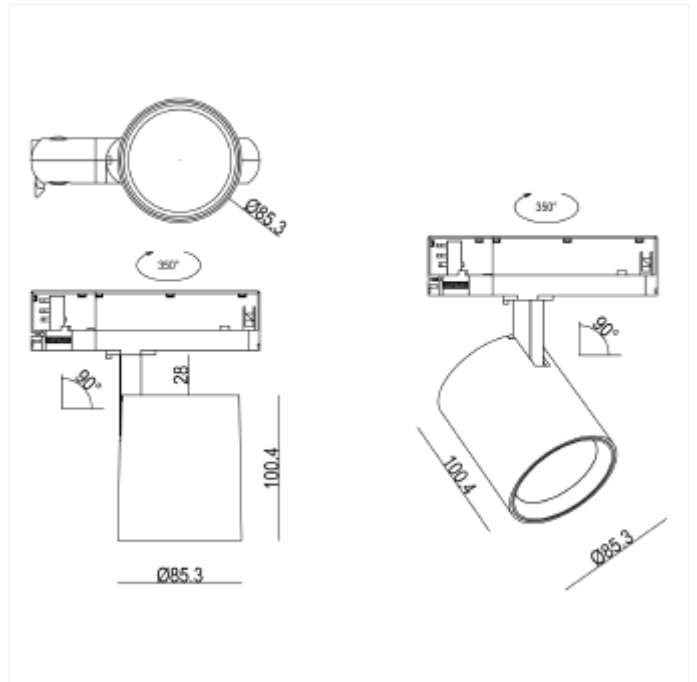

## Rod Midi C

## VERSIONS

Art.No	Effect [W]	Cold Lumen [lm]	Lumen Output [lm]	CCT [K]	Beam Angle [°]	Lens Difuser	CRI [ > ]	Color	Light Control	Connection
102310-20-2	23	4100	3000	3000	20°	Clear	90	Black	None	Track 3-Circuit
102310-20-3	23	4100	3000	3000	20°	Clear	90	White	None	Track 3-Circuit
102310-30-2	23	4100	3150	3000	30°	Clear	90	Black	None	Track 3-Circuit
102310-30-3	23	4100	3150	3000	30°	Clear	90	White	None	Track 3-Circuit