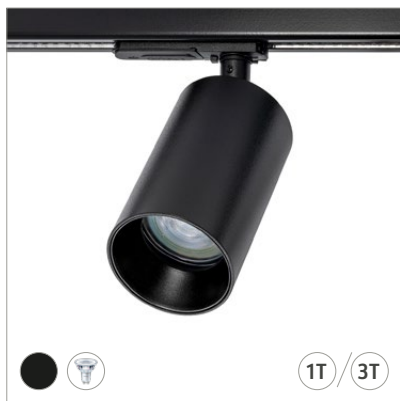

Lighting Solutions

TANIA MINI SPOTLIGHTS

THE TANIA MINI SERIES

STYLISH AND VERSATILE SPOTLIGHTS

VERSIONS

- 1-Circuit, 3-Circuit and DALI Track Spotlights
- Recessed Spotlights
- Surface Mounted Spotlights
- COB LED or GU10 Light Source
- Slim Lamp Body

COLORS

- Black
- White
- Brushed Brass
- Brushed Titanium

ACCESSORIES

- Gold Front Ring
- Black Front Ring
- Honeycomb Filter

NEW COLORS FOR 2025

BRUSHED BRASS
BRUSHED TITANIUM

TANIA MINI SPOTLIGHTS

TANIA MINI GU10 SPOTLIGHTS

TANIA MINI BASIC

TANIA MINI BASIC GU10

TANIA MINI S1 GU10

TANIA MINI S2 GU10

TANIA MINI S3 GU10

TANIA MINI S4 GU10

TANIA MINI SLIM

THE VERSATILITY OF TANIA MINI
IN A SLIMMER LAMP BODY

VERSIONS

- 1-Circuit Track Spotlight
- Recessed Spotlight
- Surface Mounted Spotlight
- Table Lamp
- Floor Lamp

COLORS

- Black
- White
- Brushed Brass
- Brushed Titanium

ACCESSORIES

- Gold Front Ring
- Black Front Ring (special order)
- Honeycomb Filter