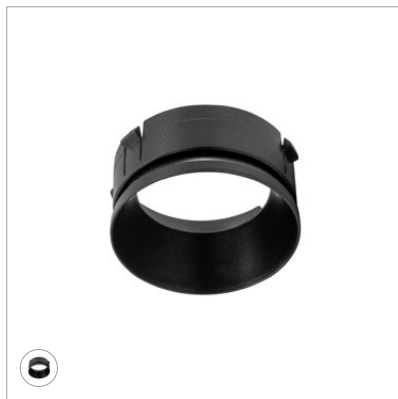

Lighting Solutions

TANIA MINI SPOTLIGHTS

THE TANIA MINI SERIES

STYLISH AND VERSATILE SPOTLIGHTS

VERSIONS

- 1-Circuit, 3-Circuit and DALI Track Spotlights
- Recessed Spotlights
- Surface Mounted Spotlights
- COB LED or GU10 Light Source
- Slim Lamp Body

COLORS

- Black
- White
- Brushed Brass
- Brushed Titanium

ACCESSORIES

- Gold Front Ring
- Black Front Ring
- Honeycomb Filter

NEW COLORS FOR 2025

BRUSHED BRASS
BRUSHED TITANIUM

TANIA MINI SPOTLIGHTS

TANIA MINI GU10 SPOTLIGHTS

TANIA MINI BASIC

TANIA MINI BASIC GU10

TANIA MINI S1 GU10

TANIA MINI S2 GU10

TANIA MINI S3 GU10

TANIA MINI S4 GU10

TANIA MINI SLIM

THE VERSATILITY OF TANIA MINI
IN A SLIMMER LAMP BODY

VERSIONS

- 1-Circuit Track Spotlight
- Recessed Spotlight
- Surface Mounted Spotlight
- Table Lamp
- Floor Lamp

COLORS

- Black
- White
- Brushed Brass
- Brushed Titanium

ACCESSORIES

- Gold Front Ring
- Black Front Ring (special order)
- Honeycomb Filter