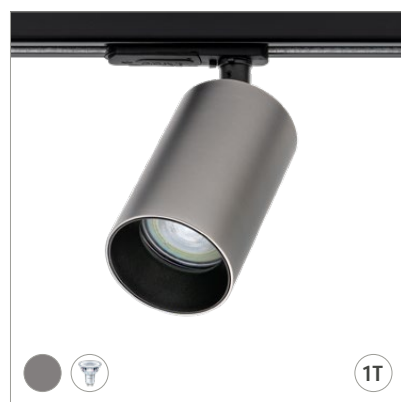

Lighting Solutions

TANIA MINI SPOTLIGHTS

THE TANIA MINI SERIES

STYLISH AND VERSATILE SPOTLIGHTS

VERSIONS

- 1-Circuit, 3-Circuit and DALI Track Spotlights
- Recessed Spotlights
- Surface Mounted Spotlights
- COB LED or GU10 Light Source
- Slim Lamp Body

COLORS

- Black
- White
- Brushed Brass
- Brushed Titanium

ACCESSORIES

- Gold Front Ring
- Black Front Ring
- Honeycomb Filter

NEW COLORS FOR 2025

BRUSHED BRASS
BRUSHED TITANIUM

TANIA MINI SPOTLIGHTS

TANIA MINI GU10 SPOTLIGHTS

TANIA MINI BASIC

TANIA MINI BASIC GU10

TANIA MINI S1 GU10

TANIA MINI S2 GU10

TANIA MINI S3 GU10

TANIA MINI S4 GU10

TANIA MINI SLIM

THE VERSATILITY OF TANIA MINI
IN A SLIMMER LAMP BODY

VERSIONS

- 1-Circuit Track Spotlight
- Recessed Spotlight
- Surface Mounted Spotlight
- Table Lamp
- Floor Lamp

COLORS

- Black
- White
- Brushed Brass
- Brushed Titanium

ACCESSORIES

- Gold Front Ring
- Black Front Ring (special order)
- Honeycomb Filter