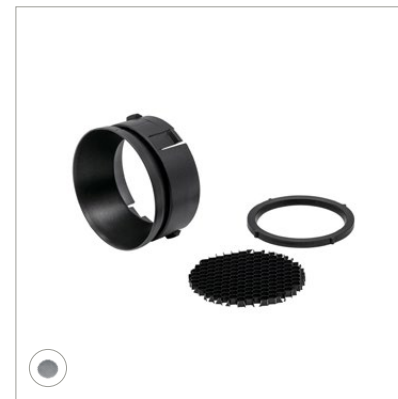

Lighting Solutions

TANIA MINI SPOTLIGHTS

THE TANIA MINI SERIES

STYLISH AND VERSATILE SPOTLIGHTS

VERSIONS

- 1-Circuit, 3-Circuit and DALI Track Spotlights
- Recessed Spotlights
- Surface Mounted Spotlights
- COB LED or GU10 Light Source
- Slim Lamp Body

COLORS

- Black
- White
- Brushed Brass
- Brushed Titanium

ACCESSORIES

- Gold Front Ring
- Black Front Ring
- Honeycomb Filter

NEW COLORS FOR 2025

BRUSHED BRASS
BRUSHED TITANIUM

TANIA MINI SPOTLIGHTS

TANIA MINI GU10 SPOTLIGHTS

TANIA MINI BASIC

TANIA MINI BASIC GU10

TANIA MINI S1 GU10

TANIA MINI S2 GU10

TANIA MINI S3 GU10

TANIA MINI S4 GU10

TANIA MINI SLIM

THE VERSATILITY OF TANIA MINI
IN A SLIMMER LAMP BODY

VERSIONS

- 1-Circuit Track Spotlight
- Recessed Spotlight
- Surface Mounted Spotlight
- Table Lamp
- Floor Lamp

COLORS

- Black
- White
- Brushed Brass
- Brushed Titanium

ACCESSORIES

- Gold Front Ring
- Black Front Ring (special order)
- Honeycomb Filter