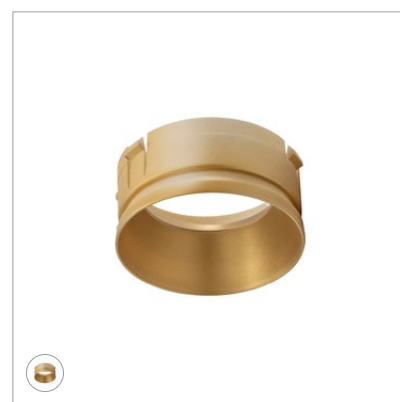

Lighting Solutions

TANIA MINI SPOTLIGHTS

THE TANIA MINI SERIES

STYLISH AND VERSATILE SPOTLIGHTS

VERSIONS

- 1-Circuit, 3-Circuit and DALI Track Spotlights
- Recessed Spotlights
- Surface Mounted Spotlights
- COB LED or GU10 Light Source
- Slim Lamp Body

COLORS

- Black
- White
- Brushed Brass
- Brushed Titanium

ACCESSORIES

- Gold Front Ring
- Black Front Ring
- Honeycomb Filter

NEW COLORS FOR 2025

BRUSHED BRASS
BRUSHED TITANIUM

TANIA MINI SPOTLIGHTS

TANIA MINI GU10 SPOTLIGHTS

TANIA MINI BASIC

TANIA MINI BASIC GU10

TANIA MINI S1 GU10

TANIA MINI S2 GU10

TANIA MINI S3 GU10

TANIA MINI S4 GU10

TANIA MINI SLIM

THE VERSATILITY OF TANIA MINI
IN A SLIMMER LAMP BODY

VERSIONS

- 1-Circuit Track Spotlight
- Recessed Spotlight
- Surface Mounted Spotlight
- Table Lamp
- Floor Lamp

COLORS

- Black
- White
- Brushed Brass
- Brushed Titanium

ACCESSORIES

- Gold Front Ring
- Black Front Ring (special order)
- Honeycomb Filter