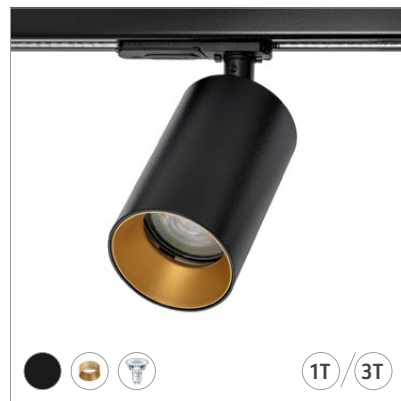

Lighting Solutions

TANIA MINI SPOTLIGHTS

THE TANIA MINI SERIES

STYLISH AND VERSATILE SPOTLIGHTS

VERSIONS

- 1-Circuit, 3-Circuit and DALI Track Spotlights
- Recessed Spotlights
- Surface Mounted Spotlights
- COB LED or GU10 Light Source
- Slim Lamp Body

COLORS

- Black
- White
- Brushed Brass
- Brushed Titanium

ACCESSORIES

- Gold Front Ring
- Black Front Ring
- Honeycomb Filter

NEW COLORS FOR 2025

BRUSHED BRASS
BRUSHED TITANIUM

TANIA MINI SPOTLIGHTS

TANIA MINI GU10 SPOTLIGHTS

TANIA MINI BASIC

TANIA MINI BASIC GU10

TANIA MINI S1 GU10

TANIA MINI S2 GU10

TANIA MINI S3 GU10

TANIA MINI S4 GU10

TANIA MINI SLIM

THE VERSATILITY OF TANIA MINI
IN A SLIMMER LAMP BODY

VERSIONS

- 1-Circuit Track Spotlight
- Recessed Spotlight
- Surface Mounted Spotlight
- Table Lamp
- Floor Lamp

COLORS

- Black
- White
- Brushed Brass
- Brushed Titanium

ACCESSORIES

- Gold Front Ring
- Black Front Ring (special order)
- Honeycomb Filter