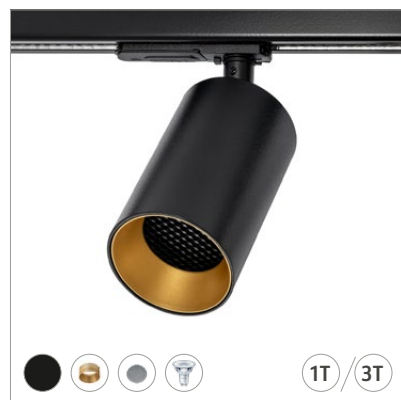

Lighting Solutions

TANIA MINI SPOTLIGHTS

THE TANIA MINI SERIES

STYLISH AND VERSATILE SPOTLIGHTS

VERSIONS

- 1-Circuit, 3-Circuit and DALI Track Spotlights
- Recessed Spotlights
- Surface Mounted Spotlights
- COB LED or GU10 Light Source
- Slim Lamp Body

COLORS

- Black
- White
- Brushed Brass
- Brushed Titanium

ACCESSORIES

- Gold Front Ring
- Black Front Ring
- Honeycomb Filter

NEW COLORS FOR 2025

BRUSHED BRASS
BRUSHED TITANIUM

TANIA MINI SPOTLIGHTS

TANIA MINI GU10 SPOTLIGHTS

TANIA MINI BASIC

TANIA MINI BASIC GU10

TANIA MINI S1 GU10

TANIA MINI S2 GU10

TANIA MINI S3 GU10

TANIA MINI S4 GU10

TANIA MINI SLIM

THE VERSATILITY OF TANIA MINI
IN A SLIMMER LAMP BODY

VERSIONS

- 1-Circuit Track Spotlight
- Recessed Spotlight
- Surface Mounted Spotlight
- Table Lamp
- Floor Lamp

COLORS

- Black
- White
- Brushed Brass
- Brushed Titanium

ACCESSORIES

- Gold Front Ring
- Black Front Ring (special order)
- Honeycomb Filter