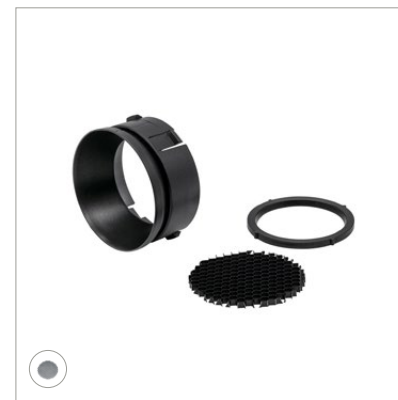

Lighting Solutions

TANIA MINI SPOTLIGHTS

THE TANIA MINI SERIES

STYLISH AND VERSATILE SPOTLIGHTS

VERSIONS

- 1-Circuit, 3-Circuit and DALI Track Spotlights
- Recessed Spotlights
- Surface Mounted Spotlights
- COB LED or GU10 Light Source
- Slim Lamp Body

COLORS

- Black
- White
- Brushed Brass
- Brushed Titanium

ACCESSORIES

- Gold Front Ring
- Black Front Ring
- Honeycomb Filter

NEW COLORS FOR 2025

BRUSHED BRASS
BRUSHED TITANIUM

TANIA MINI SPOTLIGHTS

TANIA MINI GU10 SPOTLIGHTS

TANIA MINI BASIC

TANIA MINI BASIC GU10

TANIA MINI S1 GU10

TANIA MINI S2 GU10

TANIA MINI S3 GU10

TANIA MINI S4 GU10

TANIA MINI SLIM

THE VERSATILITY OF TANIA MINI
IN A SLIMMER LAMP BODY

VERSIONS

- 1-Circuit Track Spotlight
- Recessed Spotlight
- Surface Mounted Spotlight
- Table Lamp
- Floor Lamp

COLORS

- Black
- White
- Brushed Brass
- Brushed Titanium

ACCESSORIES

- Gold Front Ring
- Black Front Ring (special order)
- Honeycomb Filter