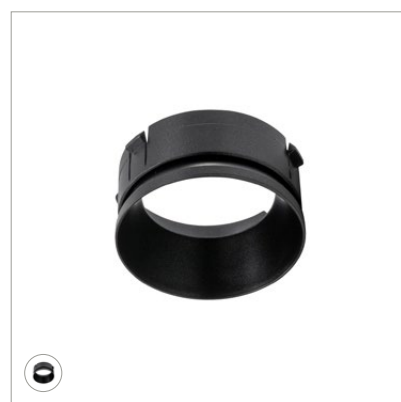

Lighting Solutions

TANIA MINI SPOTLIGHTS

THE TANIA MINI SERIES

STYLISH AND VERSATILE SPOTLIGHTS

VERSIONS

- 1-Circuit, 3-Circuit and DALI Track Spotlights
- Recessed Spotlights
- Surface Mounted Spotlights
- COB LED or GU10 Light Source
- Slim Lamp Body

COLORS

- Black
- White
- Brushed Brass
- Brushed Titanium

ACCESSORIES

- Gold Front Ring
- Black Front Ring
- Honeycomb Filter

NEW COLORS FOR 2025

BRUSHED BRASS
BRUSHED TITANIUM

TANIA MINI SPOTLIGHTS

TANIA MINI GU10 SPOTLIGHTS

TANIA MINI BASIC

TANIA MINI BASIC GU10

TANIA MINI S1 GU10

TANIA MINI S2 GU10

TANIA MINI S3 GU10

TANIA MINI S4 GU10

TANIA MINI SLIM

THE VERSATILITY OF TANIA MINI
IN A SLIMMER LAMP BODY

VERSIONS

- 1-Circuit Track Spotlight
- Recessed Spotlight
- Surface Mounted Spotlight
- Table Lamp
- Floor Lamp

COLORS

- Black
- White
- Brushed Brass
- Brushed Titanium

ACCESSORIES

- Gold Front Ring
- Black Front Ring (special order)
- Honeycomb Filter