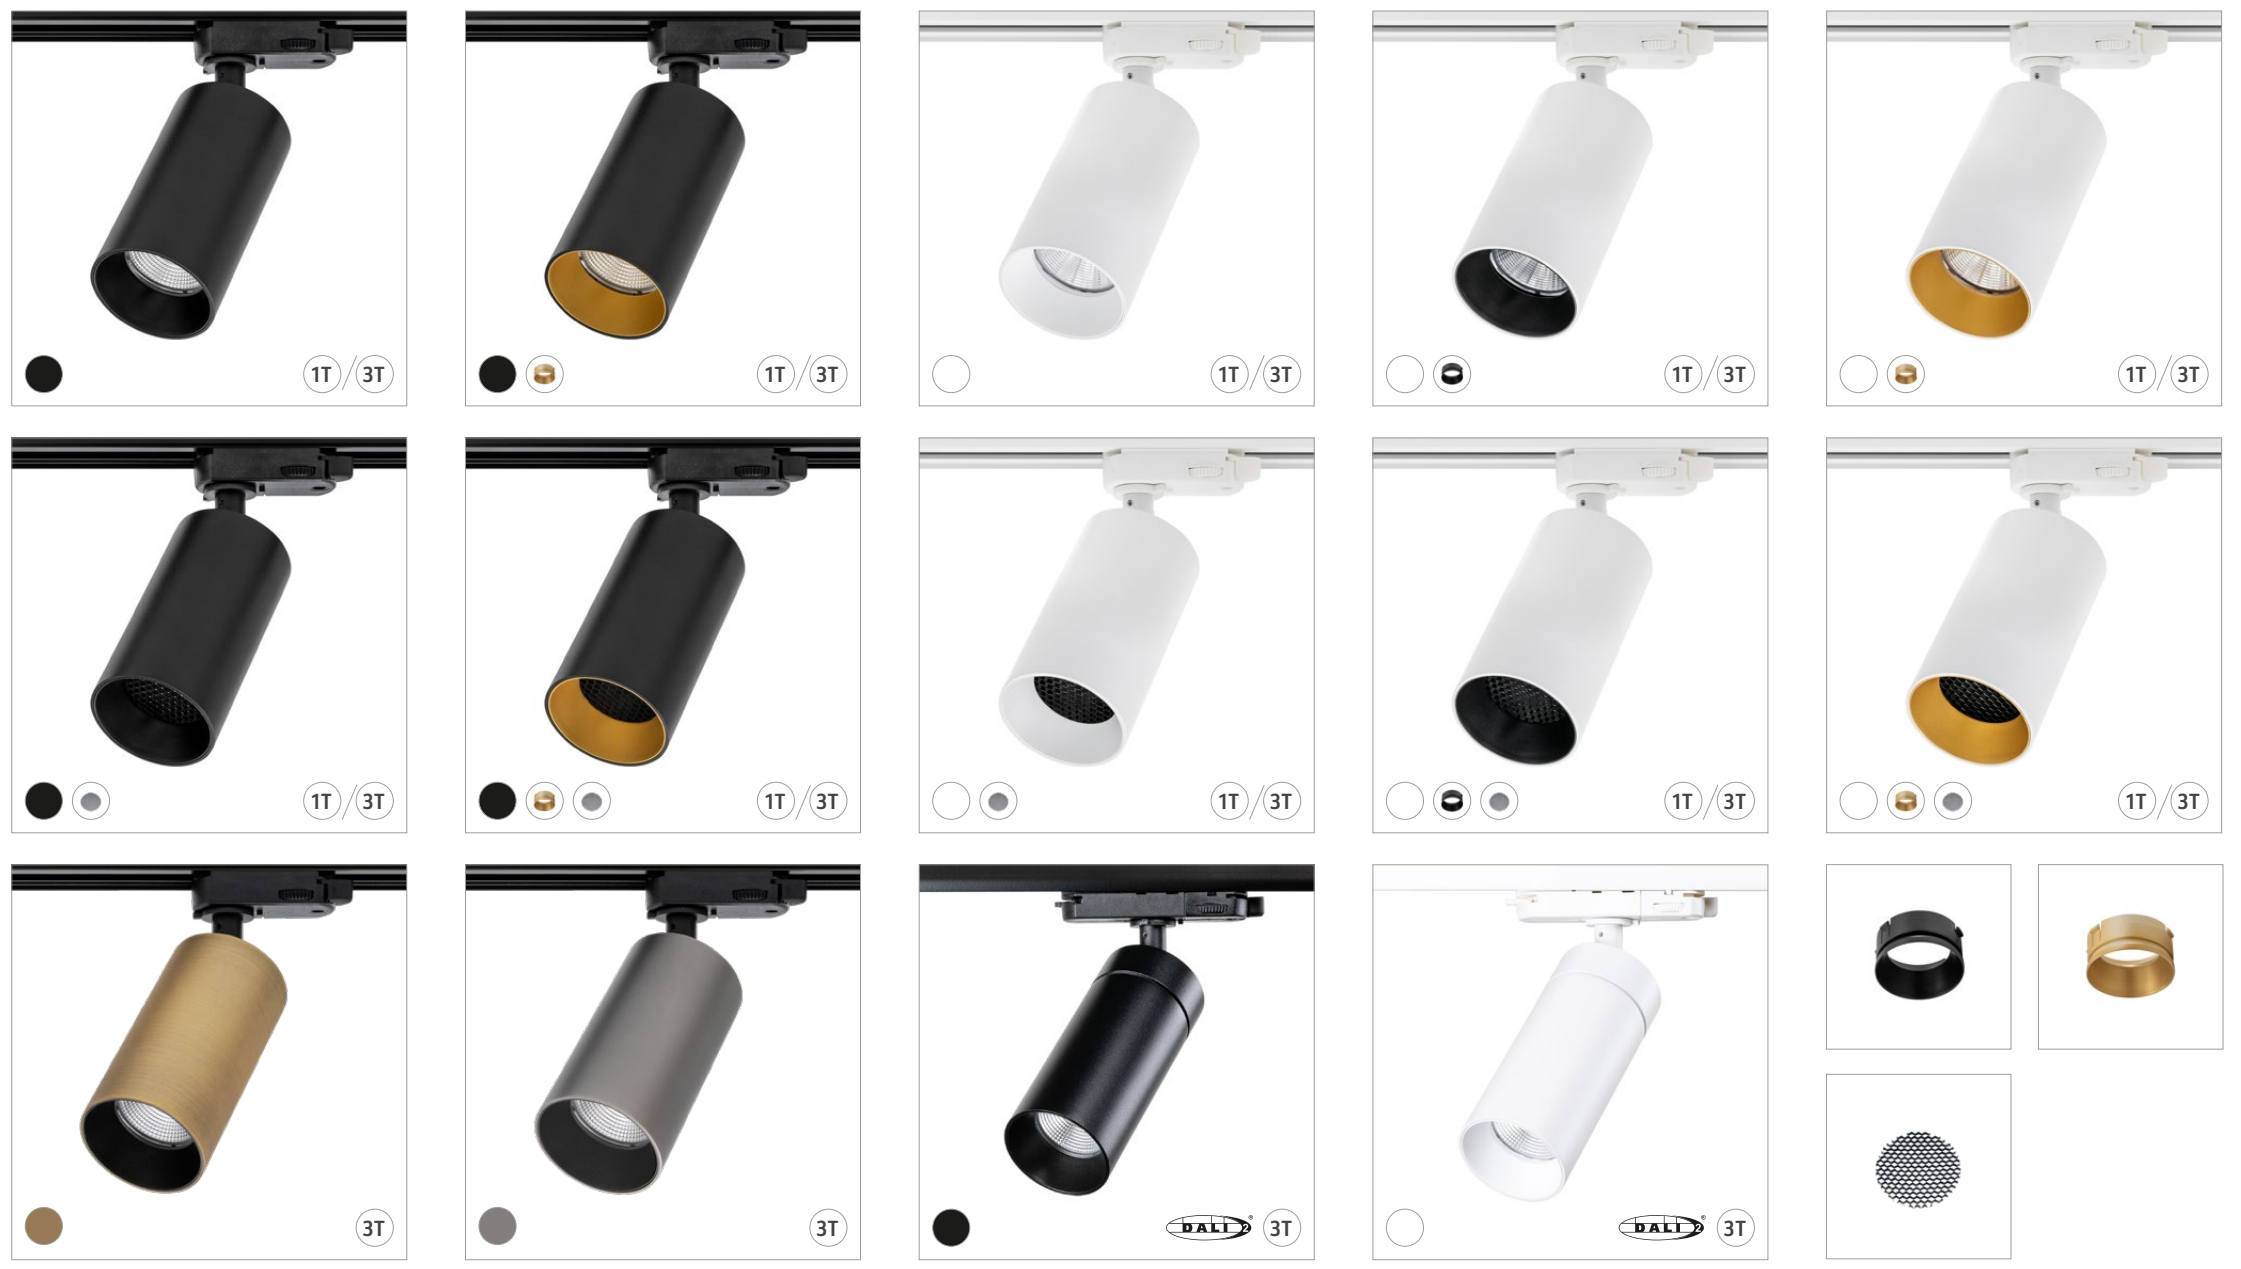

Lighting Solutions

TANIA MINI SPOTLIGHTS

THE TANIA MINI SERIES

STYLISH AND VERSATILE SPOTLIGHTS

VERSIONS

- 1-Circuit, 3-Circuit and DALI Track Spotlights
- Recessed Spotlights
- Surface Mounted Spotlights
- COB LED or GU10 Light Source
- Slim Lamp Body

COLORS

- Black
- White
- Brushed Brass
- Brushed Titanium

ACCESSORIES

- Gold Front Ring
- Black Front Ring
- Honeycomb Filter

NEW COLORS FOR 2025

BRUSHED BRASS
BRUSHED TITANIUM

TANIA MINI SPOTLIGHTS

TANIA MINI GU10 SPOTLIGHTS

TANIA MINI BASIC

TANIA MINI BASIC GU10

TANIA MINI S1 GU10

TANIA MINI S2 GU10

TANIA MINI S3 GU10

TANIA MINI S4 GU10

TANIA MINI SLIM

THE VERSATILITY OF TANIA MINI
IN A SLIMMER LAMP BODY

VERSIONS

- 1-Circuit Track Spotlight
- Recessed Spotlight
- Surface Mounted Spotlight
- Table Lamp
- Floor Lamp

COLORS

- Black
- White
- Brushed Brass
- Brushed Titanium

ACCESSORIES

- Gold Front Ring
- Black Front Ring (special order)
- Honeycomb Filter