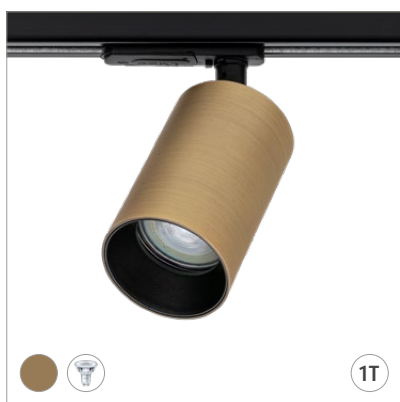

Lighting Solutions

TANIA MINI SPOTLIGHTS

THE TANIA MINI SERIES

STYLISH AND VERSATILE SPOTLIGHTS

VERSIONS

- 1-Circuit, 3-Circuit and DALI Track Spotlights
- Recessed Spotlights
- Surface Mounted Spotlights
- COB LED or GU10 Light Source
- Slim Lamp Body

COLORS

- Black
- White
- Brushed Brass
- Brushed Titanium

ACCESSORIES

- Gold Front Ring
- Black Front Ring
- Honeycomb Filter

NEW COLORS FOR 2025

BRUSHED BRASS
BRUSHED TITANIUM

TANIA MINI SPOTLIGHTS

TANIA MINI GU10 SPOTLIGHTS

TANIA MINI BASIC

TANIA MINI BASIC GU10

TANIA MINI S1 GU10

TANIA MINI S2 GU10

TANIA MINI S3 GU10

TANIA MINI S4 GU10

TANIA MINI SLIM

THE VERSATILITY OF TANIA MINI
IN A SLIMMER LAMP BODY

VERSIONS

- 1-Circuit Track Spotlight
- Recessed Spotlight
- Surface Mounted Spotlight
- Table Lamp
- Floor Lamp

COLORS

- Black
- White
- Brushed Brass
- Brushed Titanium

ACCESSORIES

- Gold Front Ring
- Black Front Ring (special order)
- Honeycomb Filter