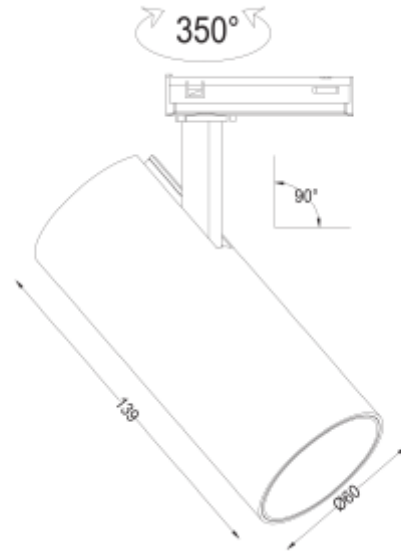

## PRODUCT SHEET

Cylinder 60

Art. no: 102250-36-2-p

Lighting Solutions

# Cylinder 60

SPECIFICATIONS	
Lightsource Type:	LED (built in)
System Power [W]:	15W
CCT (Color Temperature):	2700K
CRI / Ra:	90
Lumen Output:	1400lm
Lumen LED (tc=25):	2100lm
Beam Angle:	36°
Lens (Diffuser):	Clear
Dimming:	Phase-Cut
Flickerfree:	Yes
System Voltage [V]:	230V 50Hz
Connection:	Track 1-Circuit
Mounting:	Track, Ceiling
Lifetime [h]:	L80B10: 100 000h
UGR (<=):	19
Lumen/W:	100lm/W
MacAdam (SDCM):	3
Color:	Black
Length [mm]:	130mm
Height [mm]:	130mm
Diameter [mm]:	60mm
Weight [kg]:	0,39kg
Emergency light [h]:	No Emergency light

Cylinder 60 is an elegant and modern spotlight, designed to deliver high light output and exceptional color rendering in various environments. With a diameter of 60mm and length of 130mm, this spotlight is both discreet and efficient. Available with beam angles of 15°, 25°, or 36° and color temperatures of 2700K, 3000K, or Dim 2 Warm (3000-1800K). CRI90 ensures excellent color rendering. Equipped with phase-cut dimming. Made of powder-coated aluminum, Cylinder 60 is ideal for use in bedrooms, cafes, cabins, hotels, kitchens, and homes. The built-in driver in the sleek fixture housing provides a clean and modern appearance, while the spotlight can be tilted up to 90° and rotated 350° around its own axis for optimal adjustability. This makes Cylinder 60 perfect for both private and commercial environments.