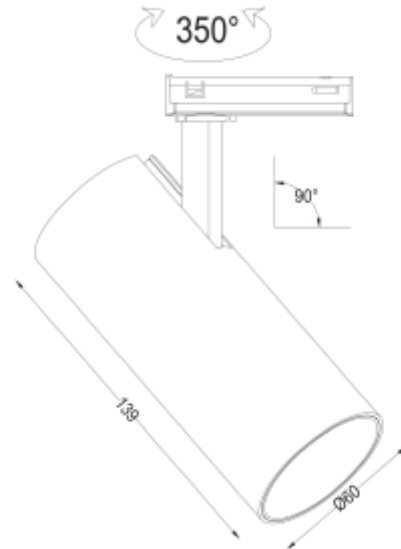

## PRODUCT SHEET

Cylinder 60

Art. no: 102260-36-3-p

*Lighting Solutions*

# Cylinder 60

SPECIFICATIONS	
Lightsource Type:	LED (built in)
System Power [W]:	15W
CCT (Color Temperature):	2700K
CRI / Ra:	90
Lumen Output:	1400lm
Lumen LED (tc=25):	2100lm
Beam Angle:	36°
Lens (Diffuser):	Clear
Dimming:	Phase-Cut
Flickerfree:	Yes
System Voltage [V]:	230V 50Hz
Connection:	Track 3-Circuit
Mounting:	Track, Ceiling
Lifetime [h]:	L80B10: 100 000h
UGR (<=):	19
Lumen/W:	100lm/W
MacAdam (SDCM):	3
Color:	White
Length [mm]:	130mm
Height [mm]:	130mm
Diameter [mm]:	60mm
Weight [kg]:	0,39kg
Emergency light [h]:	No Emergency light

Cylinder 60 is an elegant and modern spotlight, designed to deliver high light output and exceptional color rendering in various environments. With a diameter of 60mm and length of 130mm, this spotlight is both discreet and efficient. Available with beam angles of 15°, 25°, or 36° and color temperatures of 2700K, 3000K, or Dim 2 Warm (3000-1800K). CRI90 ensures excellent color rendering. Equipped with phase-cut dimming. Made of powder-coated aluminum, Cylinder 60 is ideal for use in bedrooms, cafes, cabins, hotels, kitchens, and homes. The built-in driver in the sleek fixture housing provides a clean and modern appearance, while the spotlight can be tilted up to 90° and rotated 350° around its own axis for optimal adjustability. This makes Cylinder 60 perfect for both private and commercial environments.