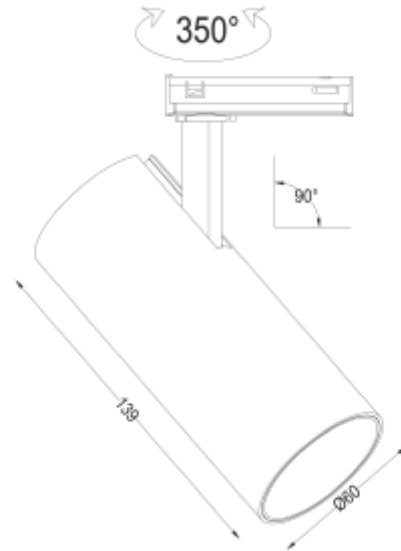

## PRODUCT SHEET

Cylinder 60

Art. no: 102261-36-3-p

*Lighting Solutions*

# Cylinder 60

SPECIFICATIONS	
Lightsource Type:	LED (built in)
System Power [W]:	15W
CCT (Color Temperature):	3000K
CRI / Ra:	90
Lumen Output:	1400lm
Lumen LED (tc=25):	2100lm
Beam Angle:	36°
Lens (Diffuser):	Clear
Dimming:	Phase-Cut
Flickerfree:	Yes
System Voltage [V]:	230V 50Hz
Connection:	Track 3-Circuit
Mounting:	Track, Ceiling
Lifetime [h]:	L80B10: 100 000h
UGR (<=):	19
Lumen/W:	100lm/W
MacAdam (SDCM):	3
Color:	White
Length [mm]:	130mm
Height [mm]:	130mm
Diameter [mm]:	60mm
Weight [kg]:	0,42kg
Emergency light [h]:	No Emergency light

Cylinder 60 is an elegant and modern spotlight, designed to deliver high light output and exceptional color rendering in various environments. With a diameter of 60mm and length of 130mm, this spotlight is both discreet and efficient. Available with beam angles of 15°, 25°, or 36° and color temperatures of 2700K, 3000K, or Dim 2 Warm (3000-1800K). CRI90 ensures excellent color rendering. Equipped with phase-cut dimming. Made of powder-coated aluminum, Cylinder 60 is ideal for use in bedrooms, cafes, cabins, hotels, kitchens, and homes. The built-in driver in the sleek fixture housing provides a clean and modern appearance, while the spotlight can be tilted up to 90° and rotated 350° around its own axis for optimal adjustability. This makes Cylinder 60 perfect for both private and commercial environments.