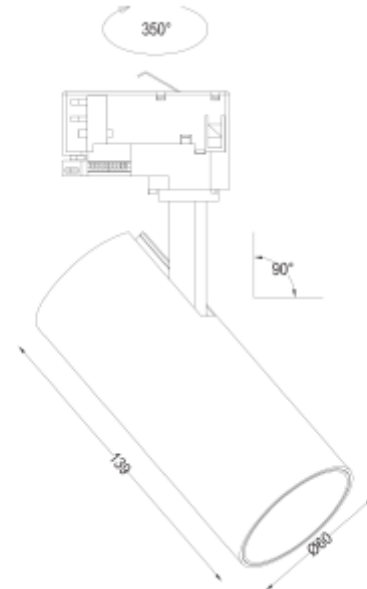

PRODUCT SHEET

Cylinder 60

Art. no: 102261-D2W-36-3-p

Lighting Solutions

Cylinder 60

SPECIFICATIONS

Lightsource Type:	LED (built in)
System Power [W]:	15W
CCT (Color Temperature):	3000-1800K
CRI / Ra:	95
Lumen Output:	800lm
Lumen LED (tc=25):	1150lm
Beam Angle:	36°
Lens (Diffuser):	Clear
Dimming:	Phase-Cut
Flickerfree:	Yes
System Voltage [V]:	230V 50Hz
Connection:	Track 3-Circuit
Mounting:	Track, Ceiling
Lifetime [h]:	L80B10: 100 000h
UGR (<=):	19
Lumen/W:	57lm/W
MacAdam (SDCM):	3
Color:	White
Length [mm]:	130mm
Height [mm]:	130mm
Diameter [mm]:	60mm
Weight [kg]:	0,39kg
Emergency light [h]:	No Emergency light
Emergency light testing:	N/A