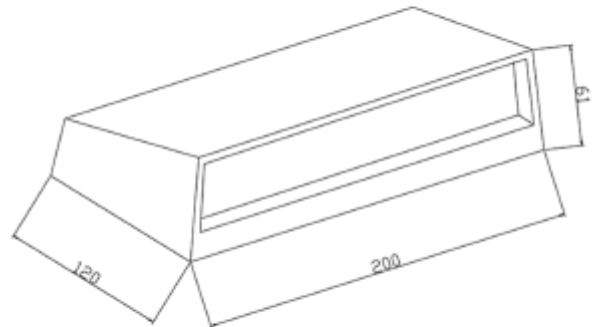

FDV SPEC SHEET

Caro 700lm 830 78° 16W BK IP65

Art. no: 1080-2

Lighting Solutions

Caro 700lm 830 78° 16W BK IP65

Art. no: 1080-2

LIGHT TECHNICAL	
Lumen Output:	670
Lumen LED (tc=25):	700
Beam Angle:	78°
CCT (Color Temperature):	3000
CRI / Ra:	80
Color Code:	830
Lens (Diffuser):	None
UGR (<=):	19

MOUNTING / CONNECTION	
Connection:	Terminal
Mounting:	Surface, Wall

ELECTRICAL DATA	
Dimming:	None
Flickerfree:	Yes
System Power [W]:	16
System Voltage [V]:	230V 50Hz
Protection Class:	1
Max load pr circuit - B10:	100
Max load pr circuit - B16:	150
Max load pr circuit - C10:	100
Max load pr circuit - C16:	150
Leakage current [mA]:	1
Inrush current I _{max} [A]:	2,6
Inrush current time [µs]:	0,6
Socket / Cap-Base:	N/A
Current Output [mA]:	350

FDV SPEC SHEET

Caro 700lm 830 78° 16W BK IP65

Art. no: 1080-2

Lighting Solutions

PRODUCT

Ingress Protection:	IP65
Lifetime [h]:	L80B50: 50 000
Color:	Black
Length [mm]:	208
Height [mm]:	104
Width [mm]:	53
Weight [kg]:	0,6