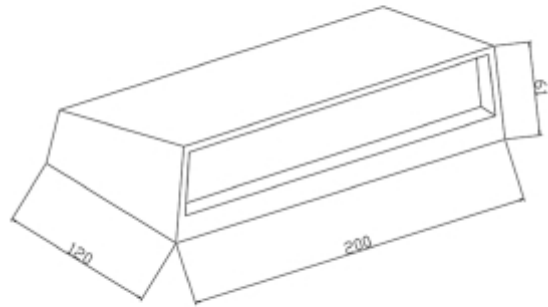

PRODUCT SHEET

Caro 700lm 830 78° 16W BK IP65

Art. no: 1080-2

Lighting Solutions

Caro 700lm 830 78° 16W BK IP65

Waterproof Led Outdoor Wall light Caro, minimizing wasted light and glare. Clean lines and a sloped roofline accent but dont detract from architectural surroundings. Caro will look fantastic beside door or back of a home as a porch light as well as an entryway light to a hotel, restaurant or bar.

SPECIFICATIONS

System Power [W]:	16W
CCT (Color Temperature):	3000K
CRI / Ra:	80
Lumen Output:	670lm
Lumen LED (tc=25):	700lm
Beam Angle:	78°
Lens (Diffuser):	None
Dimming:	None
Flickerfree:	Yes
System Voltage [V]:	230V 50Hz
Connection:	Terminal
Mounting:	Surface, Wall
Lifetime [h]:	L80B50: 50 000h
Lumen/W:	40lm/W
UGR (<=):	19
Color:	Black
Length [mm]:	208mm
Height [mm]:	104mm
Width [mm]:	53mm
Weight [kg]:	0,6kg