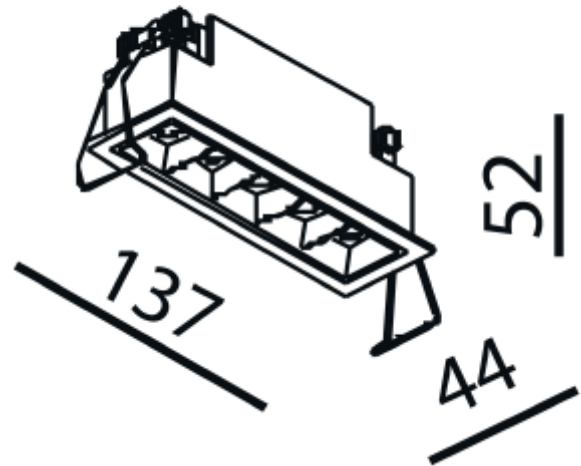

# PRODUCT SHEET

Cold 5

Art. no: 1107-30-2

Lighting Solutions

## Cold 5

130x36mm

### SPECIFICATIONS

Lightsource Type:	LED (built in)
System Power [W]:	10W
CCT (Color Temperature):	3000K
CRI / Ra:	90
Lumen Output:	902lm
Lumen LED (tc=25):	1150lm
Beam Angle:	30°
Lens (Diffuser):	None
Dimming:	Depending on Driver
Flickerfree:	Yes
System Voltage [V]:	230V 50Hz
Connection:	Depending on driver
Mounting:	Recessed, Ceiling
Cut-out [mm]:	130x36mm
Lifetime [h]:	L80B10: 100 000h
UGR (<=):	13
MacAdam (SDCM):	2
Color:	Black
Length [mm]:	137mm
Height [mm]:	52mm
Width [mm]:	44mm
Weight [kg]:	0,32kg
To be recessed in insulation:	No