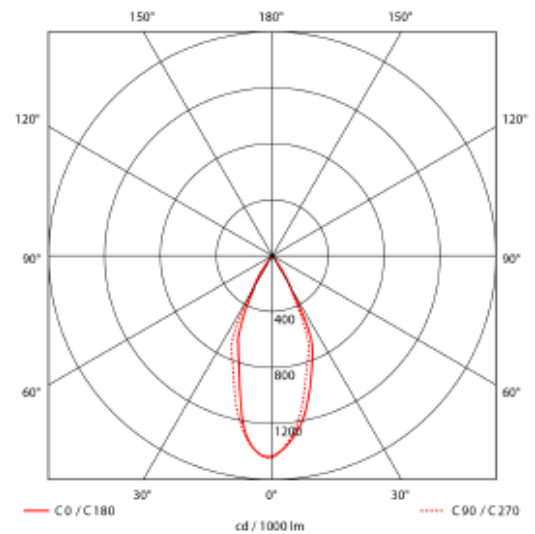

## Cold 5

130x36mm

### SPECIFICATIONS

Lightsource Type:	LED (built in)
System Power [W]:	10W
CCT (Color Temperature):	3000K
CRI / Ra:	90
Lumen Output:	902lm
Lumen LED (tc=25):	1150lm
Beam Angle:	30°
Lens (Diffuser):	None
Dimming:	Depending on Driver
Flickerfree:	Yes
System Voltage [V]:	230V 50Hz
Connection:	Depending on driver
Mounting:	Recessed, Ceiling
Cut-out [mm]:	130x36mm
Lifetime [h]:	L80B10: 100 000h
UGR (<=):	13
MacAdam (SDCM):	2
Color:	Black
Length [mm]:	137mm
Height [mm]:	52mm
Width [mm]:	44mm
Weight [kg]:	0,32kg
To be recessed in insulation:	No