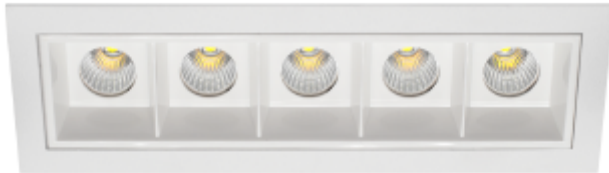

FDV SPEC SHEET

Cold 5

Art. no: 1107-30-3

Lighting Solutions

 130x36mm

Cold 5

Art. no: 1107-30-3

LIGHT TECHNICAL

Lightsource Type:	LED (built in)
Lumen Output:	919
Lumen LED (tc=25):	1150
Beam Angle:	30°
CCT (Color Temperature):	3000
CRI / Ra:	90
Color Code:	930
MacAdam (SDCM):	2
Lens (Diffuser):	None

MOUNTING / CONNECTION

Connection:	Depending on driver
Cut-out [mm]:	130x36
Mounting:	Recessed, Ceiling

ELECTRICAL DATA

Dimming:	Depending on Driver
System Power [W]:	10
System Voltage [V]:	230V 50Hz
Protection Class:	3
Socket / Cap-Base:	N/A
Current Output [mA]:	700
Voltage Forward Max [V]:	15

FDV SPEC SHEET

Cold 5

Art. no: 1107-30-3

Lighting Solutions

PRODUCT

To be recessed in insulation:	No
Ingress Protection:	IP20
Lifetime [h]:	L80B10: 100 000
Color:	White
Length [mm]:	137
Height [mm]:	52
Width [mm]:	44
Weight [kg]:	0,32
Housing Material :	Aluminium
Material 2:	Mechanical installed part(Steel