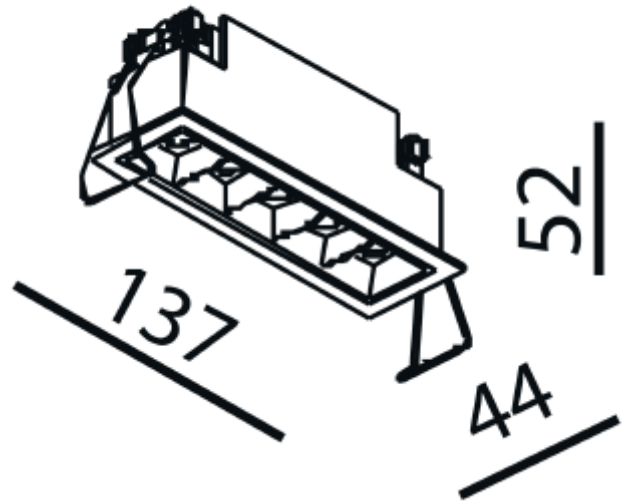

FDV SPEC SHEET

Cold 5

Art. no: 1107-30-3

Lighting Solutions

 130x36mm

Cold 5

Art. no: 1107-30-3

LIGHT TECHNICAL

Lightsource Type:	LED (built in)
Lumen Output:	919
Lumen LED (tc=25):	1150
Beam Angle:	30°
CCT (Color Temperature):	3000
CRI / Ra:	90
Color Code:	930
MacAdam (SDCM):	2
Lens (Diffuser):	None

MOUNTING / CONNECTION

Connection:	Depending on driver
Cut-out [mm]:	130x36
Mounting:	Recessed, Ceiling

ELECTRICAL DATA

Dimming:	Depending on Driver
System Power [W]:	10
System Voltage [V]:	230V 50Hz
Protection Class:	3
Socket / Cap-Base:	N/A
Current Output [mA]:	700
Voltage Forward Max [V]:	15

FDV SPEC SHEET

Cold 5

Art. no: 1107-30-3

Lighting Solutions

PRODUCT

To be recessed in insulation:	No
Ingress Protection:	IP20
Lifetime [h]:	L80B10: 100 000
Color:	White
Length [mm]:	137
Height [mm]:	52
Width [mm]:	44
Weight [kg]:	0,32
Housing Material :	Aluminium
Material 2:	Mechanical installed part(Steel