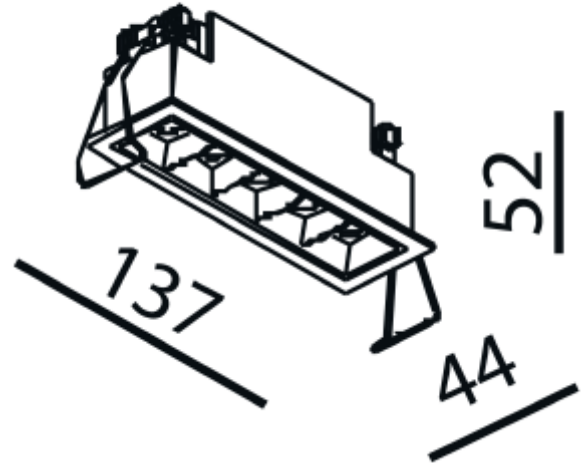

# PRODUCT SHEET

Cold 5

Art. no: 1107-30-3

Lighting Solutions

## Cold 5

130x36mm

### SPECIFICATIONS

Lightsource Type:	LED (built in)
System Power [W]:	10W
CCT (Color Temperature):	3000K
CRI / Ra:	90
Lumen Output:	919lm
Lumen LED (tc=25):	1150lm
Beam Angle:	30°
Lens (Diffuser):	None
Dimming:	Depending on Driver
System Voltage [V]:	230V 50Hz
Connection:	Depending on driver
Mounting:	Recessed, Ceiling
Cut-out [mm]:	130x36mm
Lifetime [h]:	L80B10: 100 000h
Lumen/W:	86lm/W
MacAdam (SDCM):	2
Color:	White
Length [mm]:	137mm
Height [mm]:	52mm
Width [mm]:	44mm
Weight [kg]:	0,32kg
To be recessed in insulation:	No