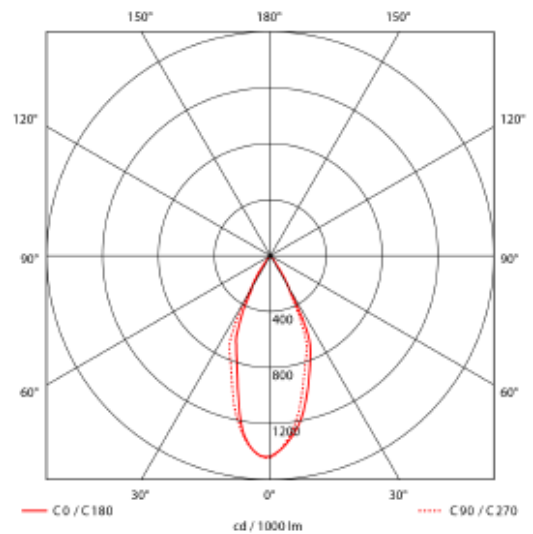

## Cold 5

130x36mm

### SPECIFICATIONS

Lightsource Type:	LED (built in)
System Power [W]:	10W
CCT (Color Temperature):	3000K
CRI / Ra:	90
Lumen Output:	919lm
Lumen LED (tc=25):	1150lm
Beam Angle:	30°
Lens (Diffuser):	None
Dimming:	Depending on Driver
System Voltage [V]:	230V 50Hz
Connection:	Depending on driver
Mounting:	Recessed, Ceiling
Cut-out [mm]:	130x36mm
Lifetime [h]:	L80B10: 100 000h
Lumen/W:	86lm/W
MacAdam (SDCM):	2
Color:	White
Length [mm]:	137mm
Height [mm]:	52mm
Width [mm]:	44mm
Weight [kg]:	0,32kg
To be recessed in insulation:	No