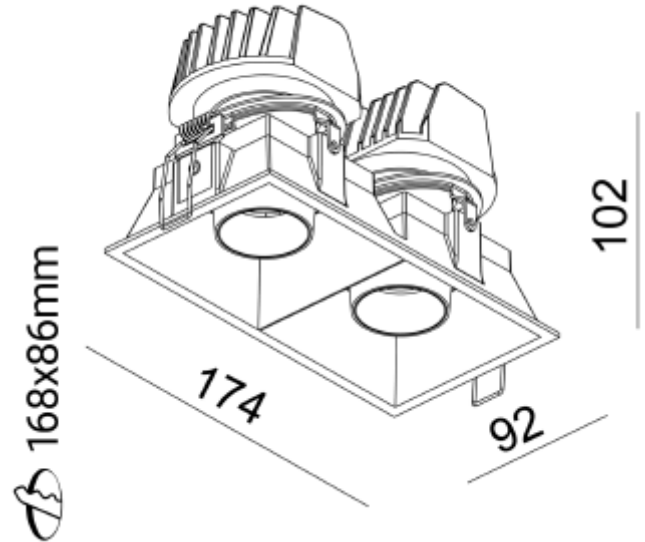

FDV SPEC SHEET

Make Double D2W 2x45-950lm 930-919 34° 2x9,4W WH w/o driver
Art. no: 11080-2-D2W-34-3

Lighting Solutions

Make Double D2W 2x45-950lm 930-919 34° 2x9,4W W

Art. no: 11080-2-D2W-34-3

LIGHT TECHNICAL

Lightsource Type:	LED (built in)
Lumen LED (tc=25):	2x45-950
Beam Angle:	34°
CCT (Color Temperature):	3000-1800K D2W
CRI / Ra:	90
Color Code:	930-919
Lens (Diffuser):	Clear

MOUNTING / CONNECTION

Connection:	Depending on driver
Cut-out [mm]:	168-86
Mounting:	Recessed, Ceiling

PRODUCT

To be recessed in insulation:	No
Ingress Protection:	IP20
Color:	White
Length [mm]:	174
Height [mm]:	107
Width [mm]:	92
Weight [kg]:	0,749

ELECTRICAL DATA

Dimming:	Depending on Driver
System Power [W]:	9,4
System Voltage [V]:	230V 50Hz
Protection Class:	3
Socket / Cap-Base:	N/A
Current Output [mA]:	500