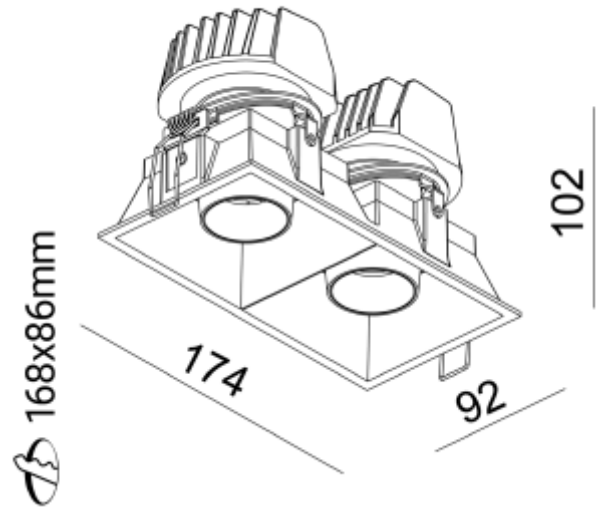

PRODUCT SHEET

Make Double D2W 2x45-950lm 930-919 34° 2x9,4W WH w/o driver

Art. no: 11080-2-D2W-34-3

Lighting Solutions

Make Double D2W 2x45-950lm 930-919 34° 2x9,4W W

Make Double is a square downlight with Dim 2 Warm. The color temperature (K) can be adjusted between 1900K and 3000K. Rotatable 360° and tiltable 20°. Driver is not included and sold separately. See accessories for recommended drivers. Please note that the downlight comes with white front ring. Black front ring is sold separately.

SPECIFICATIONS	
Lightsource Type:	LED (built in)
System Power [W]:	9,4W
CCT (Color Temperature):	3000-1800K D2W
CRI / Ra:	90
Lumen LED (tc=25):	2x45-950lm
Beam Angle:	34°
Lens (Diffuser):	Clear
Dimming:	Depending on Driver
System Voltage [V]:	230V 50Hz
Connection:	Depending on driver
Mounting:	Recessed, Ceiling
Cut-out [mm]:	168-86mm
Color:	White
Length [mm]:	174mm
Height [mm]:	107mm
Width [mm]:	92mm
Weight [kg]:	0,749kg
To be recessed in insulation:	No