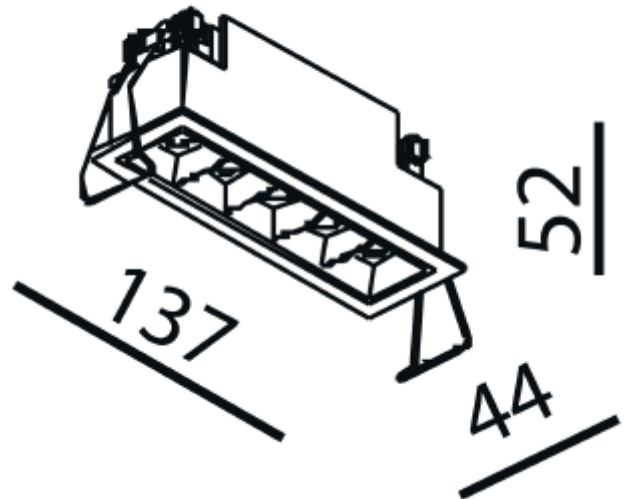

FDV SPEC SHEET

Cold 5

Art. no: 1117-30-2

NORLUX®

Lighting Solutions

 130x36mm

Cold 5

A⁺⁺

Art. no: 1117-30-2

LIGHT TECHNICAL

Lightsource Type:	LED (built in)
Lumen Output:	860
Lumen LED (tc=25):	1050
Beam Angle:	30°
CCT (Color Temperature):	2700
CRI / Ra:	90
Color Code:	927
MacAdam (SDCM):	2
Lens (Diffuser):	None

MOUNTING / CONNECTION

Connection:	Depending on driver
Cut-out [mm]:	130x36
Mounting:	Recessed, Ceiling

ELECTRICAL DATA

UGR (<=):	13
Dimming:	Depending on Driver
System Power [W]:	10
System Voltage [V]:	230V 50Hz
Protection Class:	3
Socket / Cap-Base:	N/A
Current Output [mA]:	700
Voltage Forward Max [V]:	15

FDV SPEC SHEET

Cold 5

Art. no: 1117-30-2

Lighting Solutions

PRODUCT

To be recessed in insulation:	No
Ingress Protection:	IP20
Lifetime [h]:	L80B10: 100 000
Color:	Black
Length [mm]:	137
Height [mm]:	52
Width [mm]:	44
Weight [kg]:	0,32
Housing Material :	Aluminium
Material 2:	Mechanical installed part(Steel