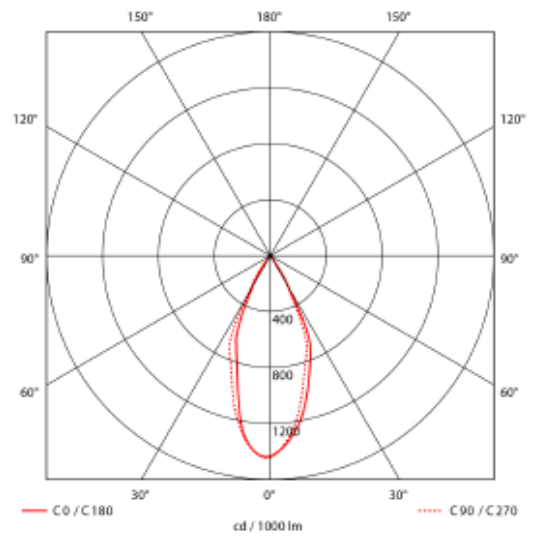

PRODUCT SHEET

Cold 5

Art. no: 1117-30-3

Lighting Solutions

Cold 5

130x36mm

SPECIFICATIONS

Lightsource Type:	LED (built in)
System Power [W]:	10W
CCT (Color Temperature):	2700K
CRI / Ra:	90
Lumen Output:	882lm
Lumen LED (tc=25):	1050lm
Beam Angle:	30°
Lens (Diffuser):	None
Dimming:	Depending on Driver
System Voltage [V]:	230V 50Hz
Connection:	Depending on driver
Mounting:	Recessed, Ceiling
Cut-out [mm]:	130x36mm
Lifetime [h]:	L80B10: 100 000h
Lumen/W:	83lm/W
UGR (<=):	13
MacAdam (SDCM):	2
Color:	White
Length [mm]:	137mm
Height [mm]:	52mm
Width [mm]:	44mm
Weight [kg]:	0,32kg
To be recessed in insulation:	No