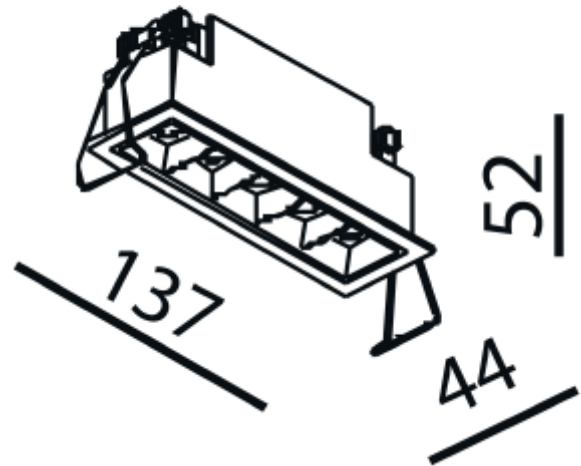

PRODUCT SHEET

Cold 5

Art. no: 1117-30-3

Lighting Solutions

Cold 5

130x36mm

SPECIFICATIONS

Lightsource Type:	LED (built in)
System Power [W]:	10W
CCT (Color Temperature):	2700K
CRI / Ra:	90
Lumen Output:	882lm
Lumen LED (tc=25):	1050lm
Beam Angle:	30°
Lens (Diffuser):	None
Dimming:	Depending on Driver
System Voltage [V]:	230V 50Hz
Connection:	Depending on driver
Mounting:	Recessed, Ceiling
Cut-out [mm]:	130x36mm
Lifetime [h]:	L80B10: 100 000h
Lumen/W:	83lm/W
UGR (<=):	13
MacAdam (SDCM):	2
Color:	White
Length [mm]:	137mm
Height [mm]:	52mm
Width [mm]:	44mm
Weight [kg]:	0,32kg
To be recessed in insulation:	No