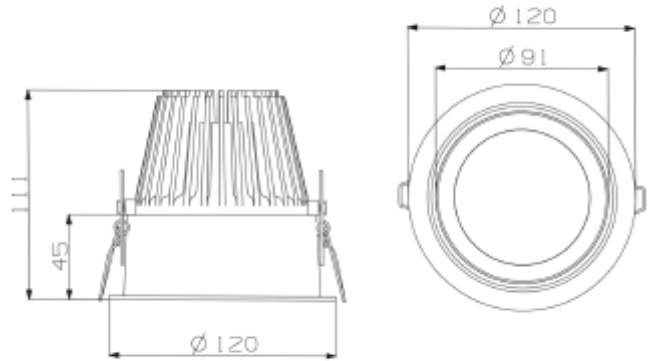

## FDV SPEC SHEET

Trimo Mini

Art. no: 18020-7-30-3-ddd

Lighting Solutions

 112mm

### LIGHT TECHNICAL

|                          |                |
|--------------------------|----------------|
| Lightsource Type:        | LED (built in) |
| Lumen Output:            | 3050           |
| Lumen LED (tc=25):       | 3650           |
| Beam Angle:              | 30°            |
| CCT (Color Temperature): | 3000           |
| CRI / Ra:                | 80             |
| Color Code:              | 830            |
| MacAdam (SDCM):          | 3              |
| Lens (Diffuser):         | Clear          |

### MOUNTING / CONNECTION

|               |                            |
|---------------|----------------------------|
| Connection:   | 18i5 DALI Quick connection |
| Cut-out [mm]: | Ø112                       |
| Mounting:     | Recessed, Ceiling          |

### PRODUCT

|                               |                 |
|-------------------------------|-----------------|
| To be recessed in insulation: | No              |
| Ingress Protection:           | IP20            |
| Lifetime [h]:                 | L80B10: 100 000 |
| Color:                        | White           |
| Height [mm]:                  | 110             |
| Width [mm]:                   | 122             |
| Weight [kg]:                  | 0,7             |