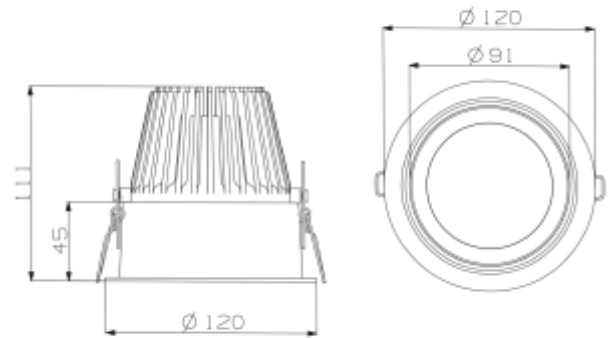

PRODUCT SHEET

Trimo Mini

Art. no: 18020-7-30-3-ddd

Lighting Solutions

Trimo Mini

 112mm

Our Trimo range of downlights guarantees a minimum of stray light. This is accomplished by using a recessed LED light source. This model requires a hole dimension of 112mm in diameter making it very versatile providing very powerful light. The Trimo Mini has a 18i3 connector and is supplied with a variety of connector solutions.

SPECIFICATIONS

Lightsource Type:	LED (built in)
System Power [W]:	24W
CCT (Color Temperature):	3000K
CRI / Ra:	80
Lumen Output:	3050lm
Lumen LED (tc=25):	3650lm
Beam Angle:	30°
Lens (Diffuser):	Clear
Dimming:	DALI
Flickerfree:	Yes
System Voltage [V]:	230V 50Hz
Connection:	18i5 DALI Quick connection
Mounting:	Recessed, Ceiling
Cut-out [mm]:	Ø112mm
Lifetime [h]:	L80B10: 100 000h
Lumen/W:	127lm/W
MacAdam (SDCM):	3
Color:	White
Height [mm]:	110mm
Width [mm]:	122mm
Weight [kg]:	0,7kg
To be recessed in insulation:	No