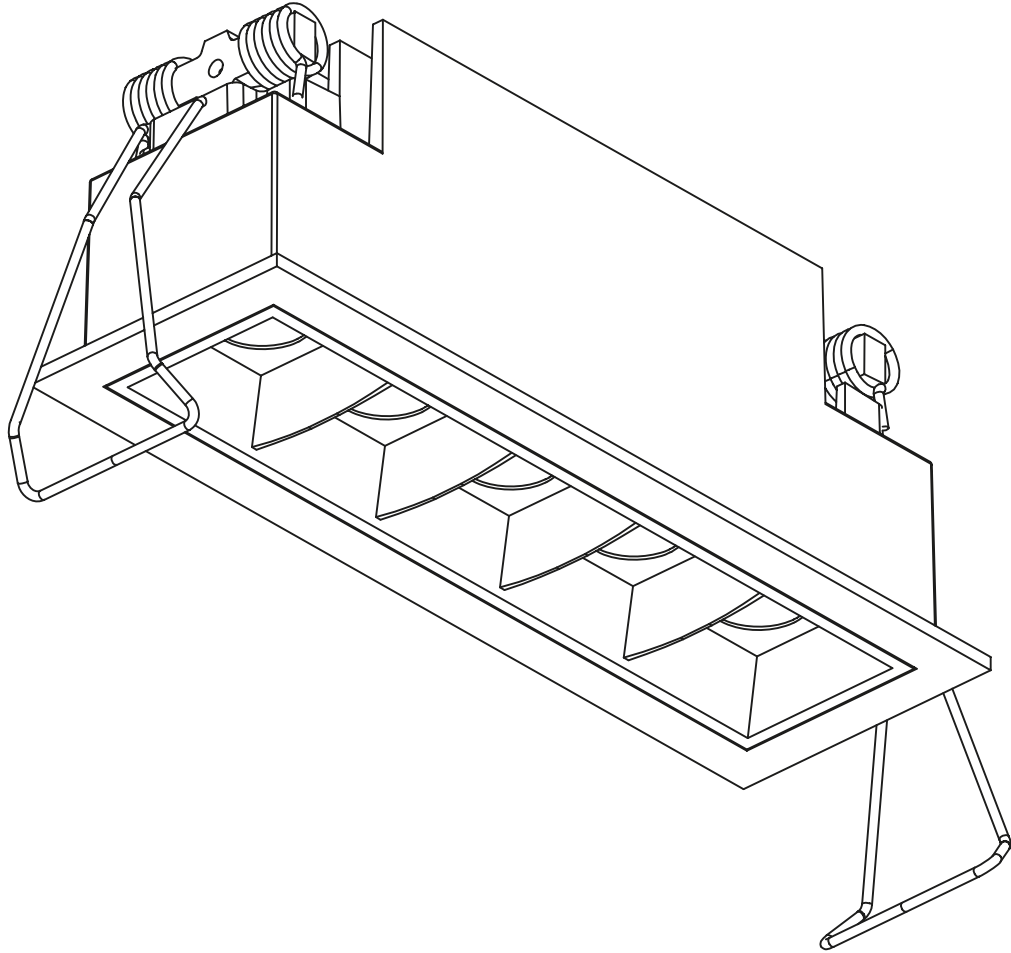

ART. NO.

1107-30-2
1107-30-3
1117-30-2
1117-30-3

1118-30-3
1107-46-2
1107-46-3
1108-46-3

Ledpro
by NORLUX

 130x36mm

Cold 5

INSTALLATION MANUAL

Safety Notes:

1

Cut Size: 130x36

2

3

4