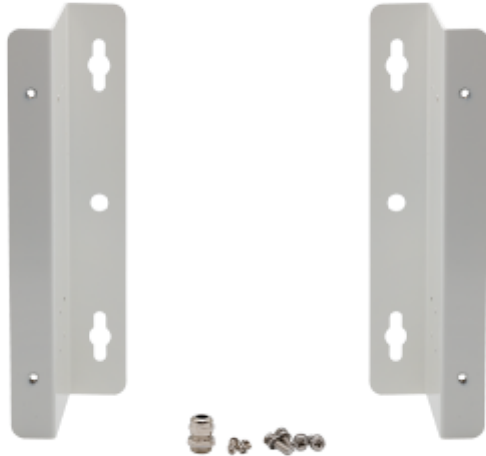

PRODUCT SHEET
Petrol Surface Mount Kit
Art. no: 101420-01

Petrol Surface Mount Kit

Surface mount kit for Petrol

SPECIFICATIONS

Color:	White
--------	-------