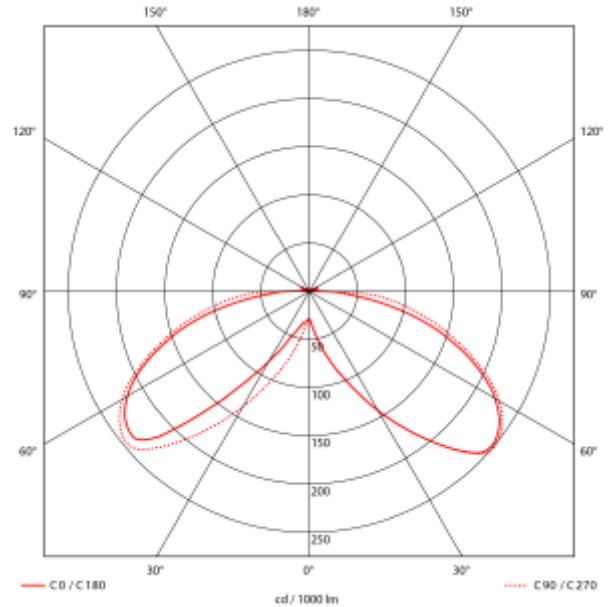

# Mika29 Bollard

The Mika29 Bollard is ideal for outdoor areas such as parks and walkways, providing stylish and modern lighting to its surroundings. With its anthracite grey finish (RAL7016), it offers an elegant look that suits a variety of environments. Its high protection rating of IP65 ensures resistance to both dust and water, making the Mika29 perfectly suited for outdoor use.

### SPECIFICATIONS

Lightsource Type:	LED (replaceable)
System Power [W]:	12W
CCT (Color Temperature):	4000K
CRI / Ra:	80
Lumen Output:	1045lm
Lumen LED (tc=25):	1100lm
Beam Angle:	360°
Lens (Diffuser):	Clear
Dimming:	DALI
Flickerfree:	Yes
System Voltage [V]:	230V 50Hz
Connection:	Cable 1.5m
Mounting:	Bollard
Lifetime [h]:	L80B10: 100 000h
Lumen/W:	87lm/W
MacAdam (SDCM):	6
Color:	Antracite
Length [mm]:	217mm
Height [mm]:	100mm
Width [mm]:	217mm
Diameter [mm]:	217mm
Weight [kg]:	4,1kg