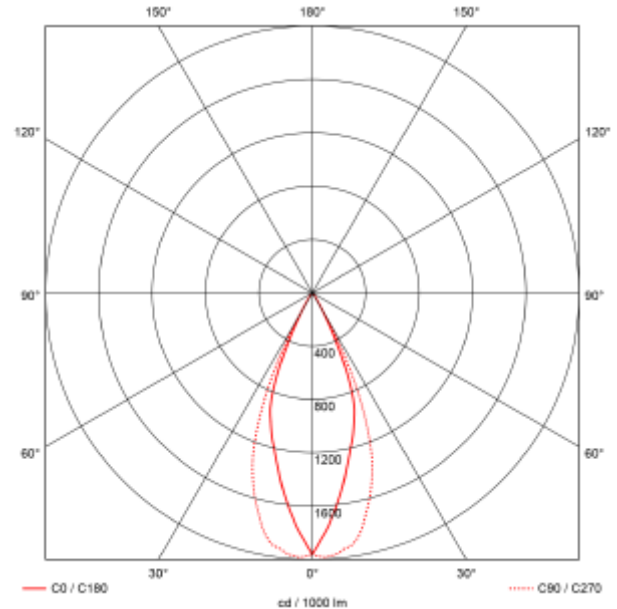

# Cold 5 Mini

Cold 5 Mini is an elegant recessed downlight, perfect for a variety of applications, including cafes, cabins, general rooms, hotels, homes, and shops. With a cut-out size of 98x27mm and phase-cut dimming, this downlight offers exceptional flexibility. With an IP20 rating and protection class 2, as well as a lifespan of L80B10: 100,000 hours, Cold 5 Mini ensures long-lasting and reliable performance. Its black RAL9003 finish and slim design make it a stylish addition to any interior.

### SPECIFICATIONS

|                          |                   |
|--------------------------|-------------------|
| Lightsource Type:        | LED (built in)    |
| System Power [W]:        | 10,5W             |
| CCT (Color Temperature): | 3000K             |
| CRI / Ra:                | 90                |
| Lumen Output:            | 710lm             |
| Lumen LED (tc=25):       | 1000lm            |
| Beam Angle:              | 50°               |
| Lens (Diffuser):         | N/A               |
| Dimming:                 | Phase-Cut         |
| Flickerfree:             | Yes               |
| System Voltage [V]:      | 230V 50Hz         |
| Connection:              | Terminal          |
| Mounting:                | Recessed, Ceiling |
| Cut-out [mm]:            | 98*27mm           |
| Lifetime [h]:            | L80B10: 100 000h  |
| Lumen/W:                 | 55lm/W            |
| UGR (<=):                | 11                |
| Color:                   | Black             |
| Length [mm]:             | 105mm             |
| Height [mm]:             | 50mm              |
| Width [mm]:              | 33mm              |
| Weight [kg]:             | 0,26kg            |