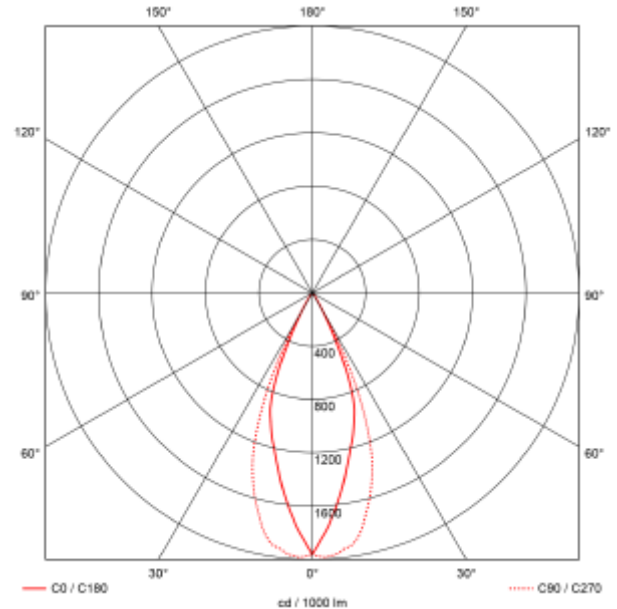

# Cold 5 Mini

Cold 5 Mini is an elegant recessed downlight, perfect for a variety of applications, including cafes, cabins, general rooms, hotels, homes, and shops. With a cut-out size of 98x27mm and phase-cut dimming, this downlight offers exceptional flexibility. With an IP20 rating and protection class 2, as well as a lifespan of L80B10: 100,000 hours, Cold 5 Mini ensures long-lasting and reliable performance. Its black RAL9003 finish and slim design make it a stylish addition to any interior.

### SPECIFICATIONS

Lightsource Type:	LED (built in)
System Power [W]:	10,5W
CCT (Color Temperature):	2700K
CRI / Ra:	90
Lumen Output:	620lm
Lumen LED (tc=25):	950lm
Beam Angle:	50°
Lens (Diffuser):	N/A
Dimming:	Phase-Cut
Flickerfree:	Yes
System Voltage [V]:	230V 50Hz
Connection:	Terminal
Mounting:	Recessed, Ceiling
Cut-out [mm]:	98*27mm
Lifetime [h]:	L80B10: 100 000h
Lumen/W:	48lm/W
UGR (<=):	10
Color:	Black
Length [mm]:	105mm
Height [mm]:	50mm
Width [mm]:	33mm
Weight [kg]:	0,26kg