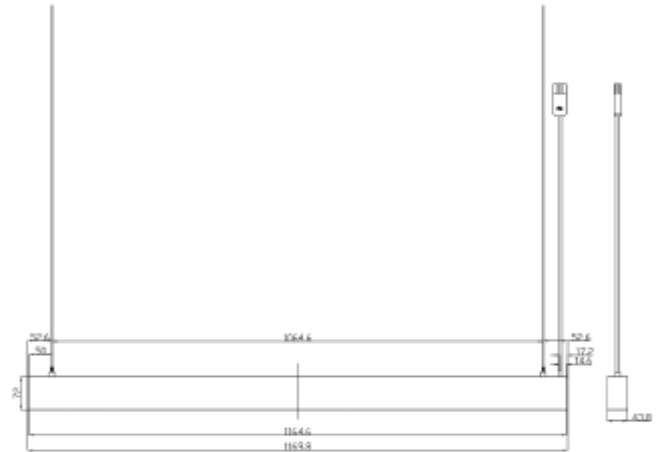

FDV SPEC SHEET

Benu Office DALI

Art. no: 3730-110-2-ddd

Lighting Solutions

Benu Office DALI

Art. no: 3730-110-2-ddd

LIGHT TECHNICAL

Lightsource Type:	LED (built in)
Lumen Output:	6520
Lumen LED (tc=25):	7200
Beam Angle:	110° /75°
CCT (Color Temperature):	3000
CRI / Ra:	80
Color Code:	830
MacAdam (SDCM):	3
Lens (Diffuser):	Prismatic
UGR (<=):	19

MOUNTING / CONNECTION

Connection:	18i5 Quick connection
Mounting:	Suspended, Ceiling, Pendant

ELECTRICAL DATA

Dimming:	DALI2
Dimming Output Type:	Amplitude Modulation
Flickerfree:	Yes
Flicker metric (Pst LM) <:	0,009
Stroboscopic effect metric (SVM) <	0,003
System Power [W]:	50
System Voltage [V]:	230V 50Hz
Protection Class:	1
Max load pr circuit - B10:	27
Max load pr circuit - B16:	44
Max load pr circuit - C10:	27
Max load pr circuit - C16:	44
Inrush current I _{max} [A]:	4,125
Inrush current time [µs]:	174
Socket / Cap-Base:	N/A
Current Output [mA]:	1250
Voltage Forward Min [V]:	33
Voltage Forward Max [V]:	36

FDV SPEC SHEET

Benu Office DALI

Art. no: 3730-110-2-ddd

Lighting Solutions

PRODUCT

Ingress Protection:	IP20
Impact Protection:	IK02
Lifetime [h]:	L80B10: 100 000
Color:	Black
Length [mm]:	1170
Height [mm]:	76
Width [mm]:	43,8
Weight [kg]:	2,5