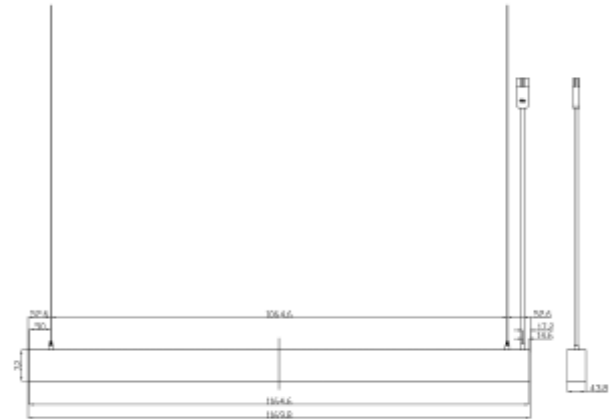

# PRODUCT SHEET

Benu Office DALI

Art. no: 3733-110-3-ddd

Lighting Solutions

### SPECIFICATIONS

Lightsource Type:	LED (built in)
System Power [W]:	50W
CCT (Color Temperature):	4000K
CRI / Ra:	90
Lumen LED (tc=25):	7000lm
Beam Angle:	110° / 75°
Lens (Diffuser):	Prismatic
Dimming:	DALI2
Flickerfree:	Yes
System Voltage [V]:	230V 50Hz
Connection:	18i5 Quick connection
Mounting:	Suspended, Ceiling, Pendant
Lifetime [h]:	L80B10: 100 000h
Color:	White
Length [mm]:	1170mm
Height [mm]:	76mm
Width [mm]:	43,8mm
Weight [kg]:	2,5kg