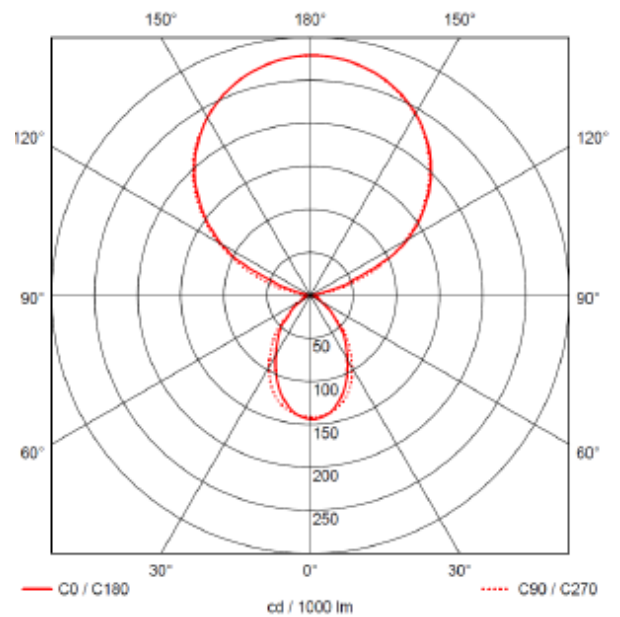

### SPECIFICATIONS

Lightsource Type:	LED (built in)
System Power [W]:	50W
CCT (Color Temperature):	4000K
CRI / Ra:	90
Lumen LED (tc=25):	7000lm
Beam Angle:	110° / 75°
Lens (Diffuser):	Prismatic
Dimming:	DALI2
Flickerfree:	Yes
System Voltage [V]:	230V 50Hz
Connection:	18i5 Quick connection
Mounting:	Suspended, Ceiling, Pendant
Lifetime [h]:	L80B10: 100 000h
Color:	White
Length [mm]:	1170mm
Height [mm]:	76mm
Width [mm]:	43,8mm
Weight [kg]:	2,5kg