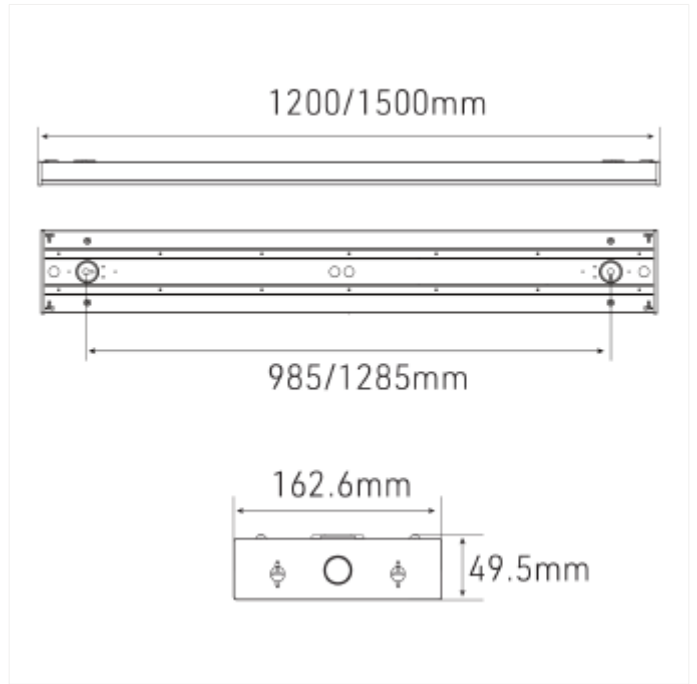

# Uniplus Interior

Uniplus is a surface mounted luminaire with the latest technology and optics to ensure a high luminous efficiency and low glare. -Low glare UGR19  
-Up to 150lm/W -Easy and fast installation. -Suspended installation (accessory)