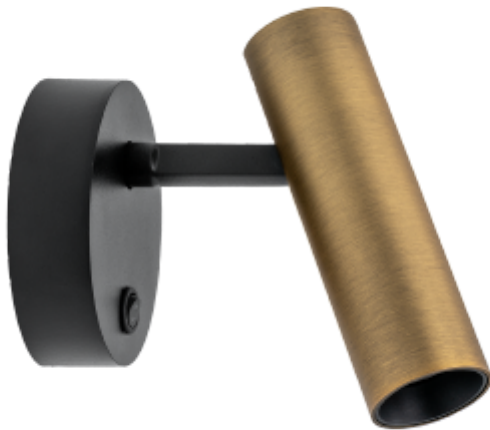

PRODUCT SHEET

Tania Slim Bed

Art. no: 102660-2-36-21

Lighting Solutions

Tania Slim Bed

SPECIFICATIONS

Lightsource Type:	LED (built in)
System Power [W]:	4,5W
CCT (Color Temperature):	2700K
CRI / Ra:	90
Lumen LED (tc=25):	500lm
Beam Angle:	34°
Lens (Diffuser):	Clear
Dimming:	None
System Voltage [V]:	230V 50Hz
Connection:	Terminal
Mounting:	Surface, Wall
Lifetime [h]:	L80B10: 100 000h
Color:	Brushed Brass
Length [mm]:	42mm
Height [mm]:	142mm
Width [mm]:	42mm