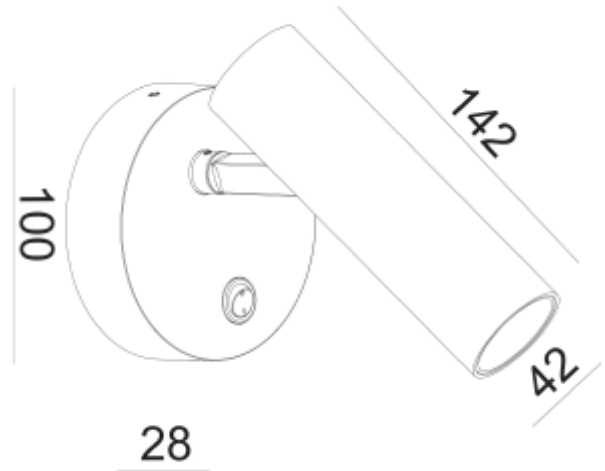

PRODUCT SHEET

Tania Slim Bed

Art. no: 102660-2-36-21

Lighting Solutions

Tania Slim Bed

SPECIFICATIONS

Lightsource Type:	LED (built in)
System Power [W]:	4,5W
CCT (Color Temperature):	2700K
CRI / Ra:	90
Lumen LED (tc=25):	500lm
Beam Angle:	34°
Lens (Diffuser):	Clear
Dimming:	None
System Voltage [V]:	230V 50Hz
Connection:	Terminal
Mounting:	Surface, Wall
Lifetime [h]:	L80B10: 100 000h
Color:	Brushed Brass
Length [mm]:	42mm
Height [mm]:	142mm
Width [mm]:	42mm