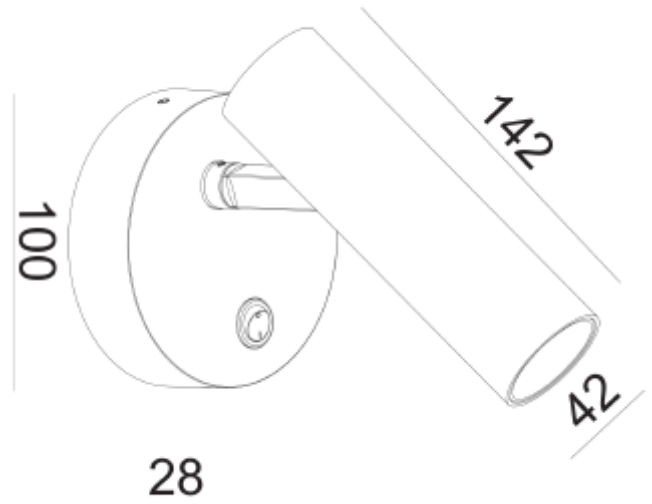

## FDV SPEC SHEET

Tania Slim Bed

Art. no: 102660-2-36-22

Lighting Solutions

# Tania Slim Bed

Art. no: 102660-2-36-22

### LIGHT TECHNICAL

Lightsource Type:	LED (built in)
Lumen LED (tc=25):	500
Beam Angle:	34°
CCT (Color Temperature):	2700
CRI / Ra:	90
Color Code:	927
Lens (Diffuser):	Clear

### PRODUCT

Ingress Protection:	IP20
Lifetime [h]:	L80B10: 100 000
Color:	Brushed Titan.
Length [mm]:	42
Height [mm]:	142
Width [mm]:	42