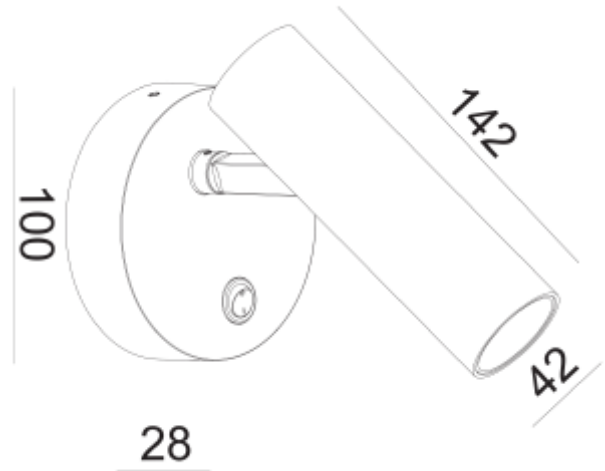

PRODUCT SHEET

Tania Slim Bed

Art. no: 102660-2-36-22

Lighting Solutions

Tania Slim Bed

SPECIFICATIONS

Lightsource Type:	LED (built in)
System Power [W]:	4,5W
CCT (Color Temperature):	2700K
CRI / Ra:	90
Lumen LED (tc=25):	500lm
Beam Angle:	34°
Lens (Diffuser):	Clear
Dimming:	None
System Voltage [V]:	230V 50Hz
Connection:	Terminal
Mounting:	Surface, Wall
Lifetime [h]:	L80B10: 100 000h
Color:	Brushed Titan.
Length [mm]:	42mm
Height [mm]:	142mm
Width [mm]:	42mm